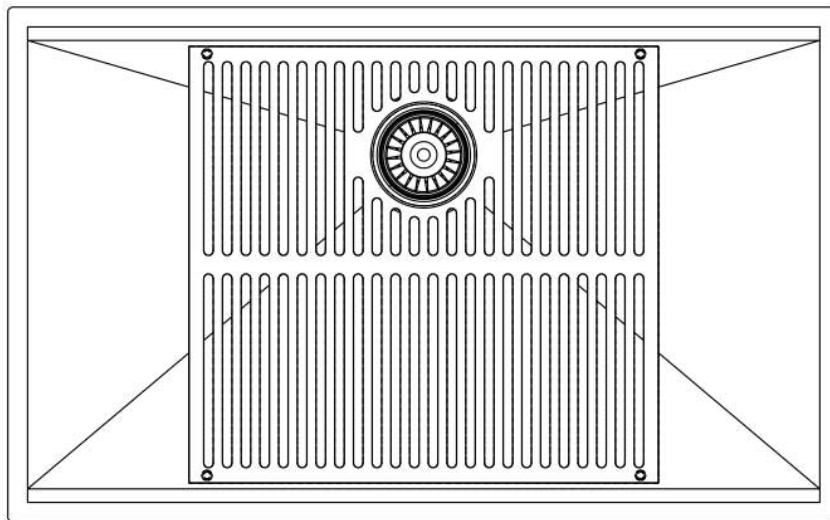

Edge positioning

Bottom positioning