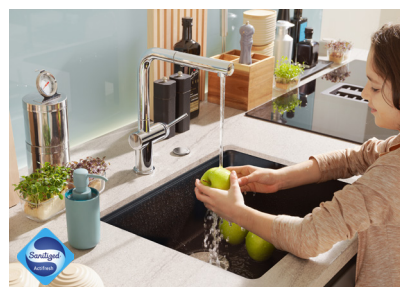

## For those who prefer a lot of space

The rear offset drain maximizes the usable surface of the bowl and creates extra cabinet space beneath the sink. Add an optional drain cover to conceal the strainer and you create a level workspace in the bottom of the sink.

## Wash, prep, work, and life

With our easy-to-use integrated ledge system, you'll accomplish more with your sink while making the most of your surrounding counter space. Custom fit cutting boards, roller mats and colanders are designed to keep all your kitchen tasks within reach.

## GRANITE 33" SINGLE BOWL SINK Model MAG11031OW-S