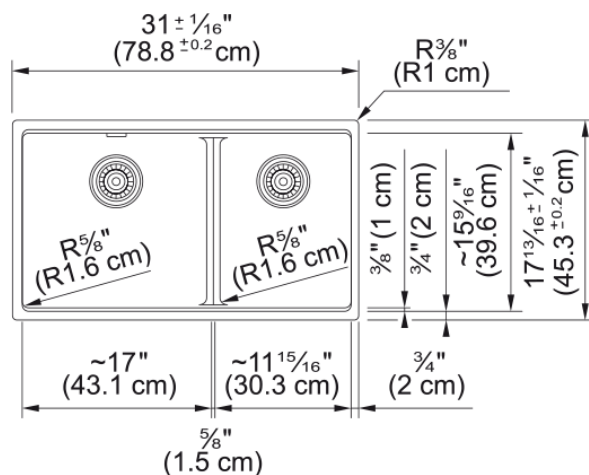

Maris Undermount Sink - MAG1601611LD-ONY | 125.0687.081

Technical Data

Aspect

Sink type	Sink
Type of material	Granite
Number of bowls	2
Color	Onyx
Finish	None

Product Dimensions

Exterior size: right to left	31.024
Exterior size: front to back	17.835
Large bowl size: right to left	16.945
Large bowl size: front to back	15.606
Large bowl: depth	9.492
Small bowl size: right to left	11.984
Small bowl size: front to back	15.606
Small bowl: depth	9.492

Installation

Minimum cabinet size	36"
----------------------	-----

Product specifications

Installation type	Undermount
Drain hole	3 1/2"
Position of drainer	No drainer

Product identification

Product brand	FRANKE
Product family	Maris
Collection	Maris
Certified by	IAPMO

Features

Drainers number	No drainer
-----------------	------------

Features

Product reversibility	No
Faucet ledge	No
Strainer assembly included	No
Strainer assembly type	No waste kit
Overflow	No
Number of faucet holes	No faucet hole
Soap dispenser hole	No