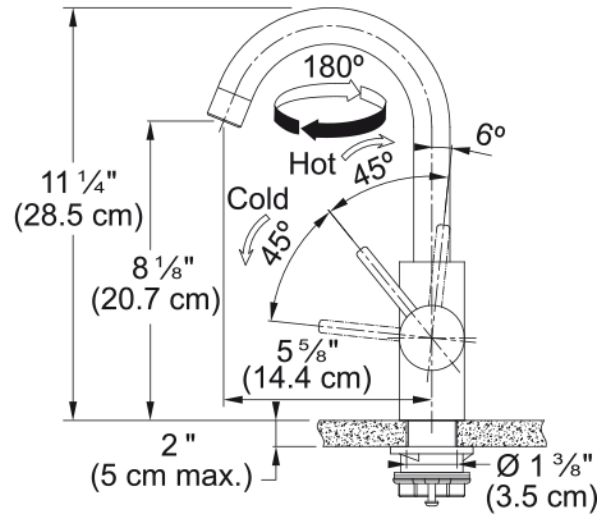

Eos Neo Bar Faucet - EOS-BR-IBK | 115.0685.307

Technical Data

Aspect

Spout type	J - spout
Color	Industrial black
Type of material	Stainless steel 304

Product Dimensions

Faucet hole diameter	35 mm
Cartridge dimension	35 mm

Installation

Mounting type	Shank
Water supply hose connection	1/2"
Water supply hose length	800 mm

Product specifications

Pressure	High pressure
Faucet type	Swivel spout
Faucet operation	Side lever
Faucet rotation	180°