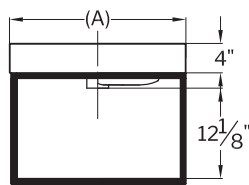

FRONT VIEW / VUE DE PROFIL

Basin with apron and wall-mounted frame codes
Codes de cadre mural et bassin avec tablier

Basin code Code du bassin	Frame code Code du cadre	(A)
LVSTB24-AP-RD-**	LVSTF24-WMxx-SH**	23-5/8" [600mm]
LVSTB32-AP-RD-**	LVSTF32-WMxx-SH**	31-1/2" [800mm]
LVSTB39-AP-RD-**	LVSTF39-WMxx-SH**	39-3/8" [1000mm]

** : 18
xx : 33 / 12