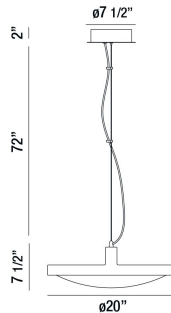

SANDSTONE, 14" ROUND PENDANT

PRODUCT DETAILS

No.	:	35964-018
Product Color	:	WHITE
Product Material	:	METAL
Shade / Accent Colour	:	CLEAR
Shade / Accent Material	:	MULTI-FACETED ACRYLIC
Diameter	:	14"
Height	:	10.5"
Overall Height	:	84.5"
Weight	:	5.4lbs

LIGHT SOURCE DETAILS

Light Source Type	:	INTEGRATED LED
Input Voltage	:	120V
Bulb Voltage	:	12V
Total Wattage	:	20W
Total Lumen	:	1200lm
Kelvin	:	3000K
CRI	:	80+
Dimmable	:	Yes

Options Available

ITEM NO. 35964-018	FINISH WHITE	SHADE CLEAR
------------------------------	------------------------	-----------------------

TECHNICAL DETAILS

Hanging Support Type	:	WIRE
Hanging Support Length	:	72"
Canopy / Backplate Height	:	2"
Canopy / Backplate Dia.	:	6.75"
Location	:	DRY
Approval	:	

PROJECT INFORMATION

Job Name: Date: Type: