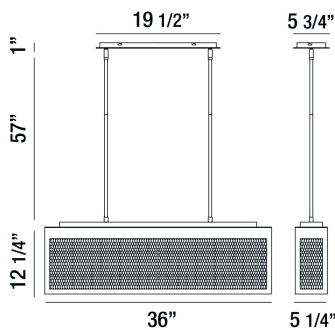

### PRODUCT DETAILS

No.	:	35929-017
Product Color	:	SAND BLACK
Product Material	:	METAL
Shade / Accent Colour	:	GOLD
Shade / Accent Material	:	WIRE MESH
Length	:	36"
Width	:	5.25"
Height	:	12.25"
Overall Height	:	70.25"
Weight	:	36.4lbs

### TECHNICAL DETAILS

Hanging Support Type	:	ROD
Hanging Support Length	:	57"
Rods Included	:	3"+6"+12"+18"+18"
Canopy / Backplate Length	:	19.5"
Canopy / Backplate Height	:	1"
Canopy / Backplate Width	:	5.75"
Location	:	DRY
Approval	:	