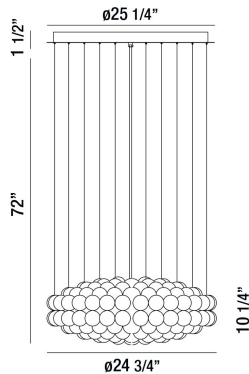

## RIVERDALE, 25" ROUND CHANDELIER

### PRODUCT DETAILS

No.	:	35905-011
Product Color	:	CHROME
Product Material	:	METAL
Shade / Accent Colour	:	CLEAR
Shade / Accent Material	:	HAND MADE GLASS
Diameter	:	24.75"
Height	:	10.25"
Overall Height	:	83.75"
Weight	:	58.3lbs

### TECHNICAL DETAILS

Hanging Support Type	:	WIRE
Hanging Support Length	:	72"
Canopy / Backplate Height	:	1.5"
Canopy / Backplate Dia.	:	25.25"
Location	:	DRY
Approval	:	