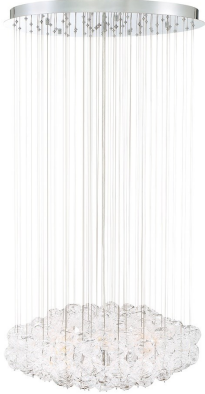

## RIVERDALE, 25" ROUND CHANDELIER

### PRODUCT DETAILS

No.	:	35905-011
Product Color	:	CHROME
Product Material	:	METAL
Shade / Accent Colour	:	CLEAR
Shade / Accent Material	:	HAND MADE GLASS
Diameter	:	24.75"
Height	:	10.25"
Overall Height	:	83.75"
Weight	:	58.3lbs

### Options Available

ITEM NO.	FINISH	SHADE
35905-011	CHROME	CLEAR