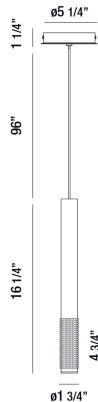

### PRODUCT DETAILS

No.	:	35709-053
Product Color	:	ALUMINUM
Product Material	:	METAL
Shade / Accent Colour	:	ALUMINUM
Shade / Accent Material	:	TEXTURED ALUMINUM
Diameter	:	1.75"
Height	:	16.25"
Overall Height	:	113.5"
Weight	:	1.4lbs

### LIGHT SOURCE DETAILS

Light Source Type	:	INTEGRATED LED
Input Voltage	:	120V
Bulb Voltage	:	120V
Total Wattage	:	4.3W
Total Lumen	:	255lm
Kelvin	:	3000K
CRI	:	90+
Dimmable	:	No

### TECHNICAL DETAILS

Hanging Support Type	:	WIRE
Hanging Support Length	:	96"
Canopy / Backplate Height	:	1.25"
Canopy / Backplate Dia.	:	5.25"
Location	:	DRY
Approval	:	