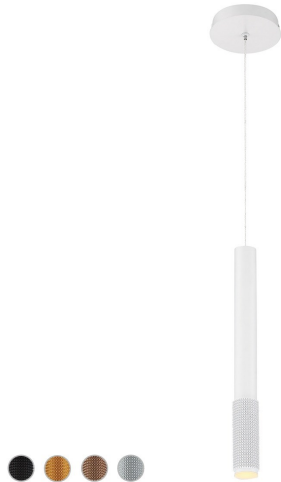

DAVENPORT, 2" ROUND PENDANT

Options Available

ITEM NO.	FINISH	SHADE
35709-015	WHITE	WHITE
35709-022	BLACK	BLACK
35709-039	GOLD	GOLD
35709-046	CHAMPAGNE	CHAMPAGNE
35709-053	ALUMINUM	ALUMINUM

PRODUCT DETAILS

No.	:	35709-015
Product Color	:	WHITE
Product Material	:	METAL
Shade / Accent Colour	:	WHITE
Shade / Accent Material	:	TEXTURED ALUMINUM
Diameter	:	1.75"
Height	:	16.25"
Overall Height	:	113.5"
Weight	:	1.4lbs

LIGHT SOURCE DETAILS

Light Source Type	:	INTEGRATED LED
Input Voltage	:	120V
Bulb Voltage	:	120V
Total Wattage	:	4.3W
Total Lumen	:	255lm
Kelvin	:	3000K
CRI	:	90+
Dimmable	:	No

TECHNICAL DETAILS

Hanging Support Type	:	WIRE
Hanging Support Length	:	96"
Canopy / Backplate Height	:	1.25"
Canopy / Backplate Dia.	:	5.25"
Location	:	DRY
Approval	:	