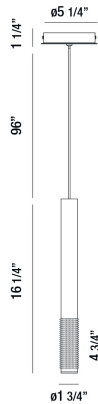

DAVENPORT, 2" ROUND PENDANT

Options Available

ITEM NO.	FINISH	SHADE
35709-015	WHITE	WHITE
35709-022	BLACK	BLACK
35709-039	GOLD	GOLD
35709-046	CHAMPAGNE	CHAMPAGNE
35709-053	ALUMINUM	ALUMINUM

PRODUCT DETAILS

No.	:	35709-015
Product Color	:	WHITE
Product Material	:	METAL
Shade / Accent Colour	:	WHITE
Shade / Accent Material	:	TEXTURED ALUMINUM
Diameter	:	1.75"
Height	:	16.25"
Overall Height	:	113.5"
Weight	:	1.4lbs

LIGHT SOURCE DETAILS

Light Source Type	:	INTEGRATED LED
Input Voltage	:	120V
Bulb Voltage	:	120V
Total Wattage	:	4.3W
Total Lumen	:	255lm
Kelvin	:	3000K
CRI	:	90+
Dimmable	:	No

TECHNICAL DETAILS

Hanging Support Type	:	WIRE
Hanging Support Length	:	96"
Canopy / Backplate Height	:	1.25"
Canopy / Backplate Dia.	:	5.25"
Location	:	DRY
Approval	:	