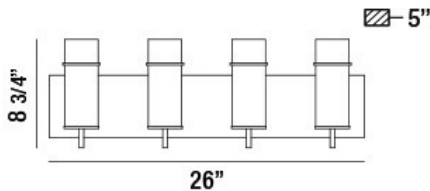

### PRODUCT DETAILS

|                         |   |           |
|-------------------------|---|-----------|
| No.                     | : | 34135-047 |
| Product Color           | : | GOLD      |
| Product Material        | : | METAL     |
| Shade / Accent Colour   | : | CLEAR     |
| Shade / Accent Material | : | GLASS     |
| Width                   | : | 26"       |
| Height                  | : | 8.75"     |
| Ext                     | : | 5"        |
| Weight                  | : | 7.2lbs    |

### LIGHT SOURCE DETAILS

|                   |   |              |
|-------------------|---|--------------|
| Number of Bulbs   | : | 4            |
| Light Source      | : | Incandescent |
| Light Source Type | : | EDISON       |
| Input Voltage     | : | 120V         |
| Bulb Voltage      | : | 120V         |
| Socket Type       | : | E26          |
| Wattage           | : | 60W          |
| Total Wattage     | : | 240W         |
| Bulb Included     | : | Yes          |
| Dimmable          | : | Yes          |

### TECHNICAL DETAILS

|                           |   |   |
|---------------------------|---|---|
| Canopy / Backplate Length | : | 26"   |
| Canopy / Backplate Height | : | 1"  |
| Canopy / Backplate Width  | : | 5"  |
| Mounting                  | : | Up  |
| Location                  | : | DAMP  |
| Approval                  | : |  |