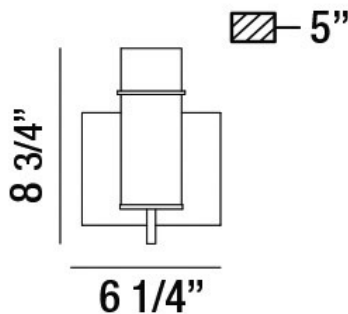

PISTA, 6" VANITY LIGHT

PRODUCT DETAILS

No.	:	34133-036
Product Color	:	BLACK
Product Material	:	METAL
Shade / Accent Colour	:	CLEAR
Shade / Accent Material	:	GLASS
Width	:	6.25"
Height	:	8.75"
Ext	:	5"
Weight	:	1.7lbs

Options Available

ITEM NO.	FINISH	SHADE
34133-019	CHROME	CLEAR
34133-026	BRONZE	CLEAR
34133-036	BLACK	CLEAR
34133-043	GOLD	CLEAR

TECHNICAL DETAILS

Canopy / Backplate Length	:	6.25"
Canopy / Backplate Height	:	1"
Canopy / Backplate Width	:	5"
Mounting	:	Up
Location	:	DAMP
Approval	:	