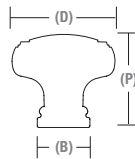

Norwich Cabinet Knobs Specifications

Norwich Knobs

Product Code	Dimension(D)	Projection(P)	Base (B)
86610	1 1/4"	1 1/8"	5/8"
86611	1 5/8"	1 1/2"	7/8"

Finish Options:

Polished Brass
(US3)

French Antique
(US7)

Oil Rubbed
Bronze
(US10B)

Polished Nickel
(US14)

Satin Nickel
(US15)

Pewter
(US15A)

Polished Chrome
(US26)