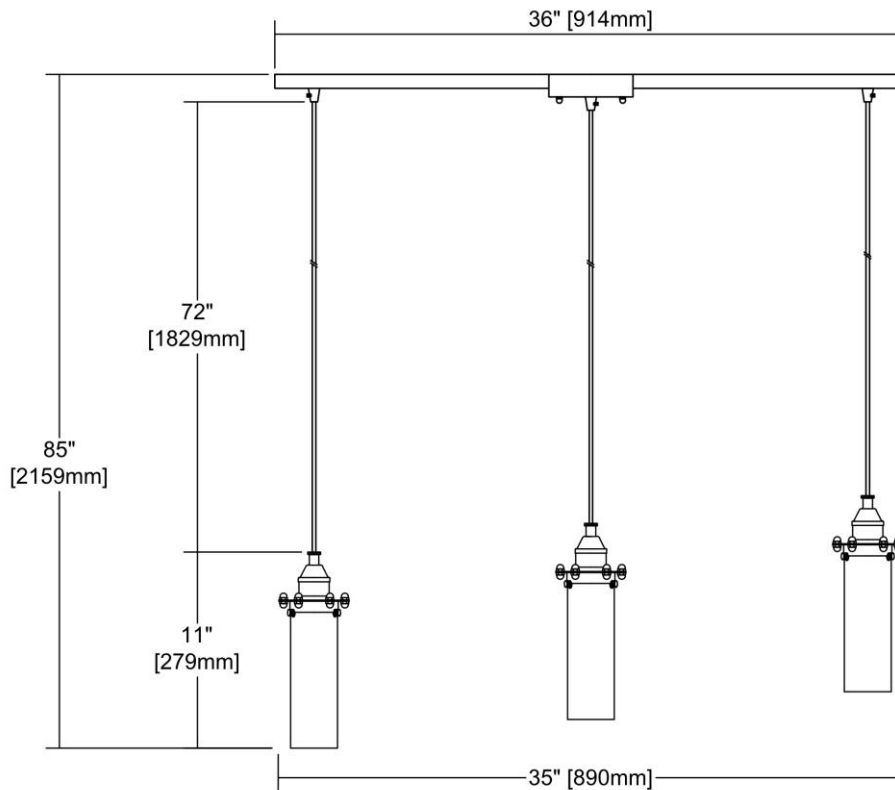


	<b>ITEM #:</b>	66326/3L
	<b>UPC</b>	748119088716
	<b>Description</b>	Fulton 3-Light Linear Pendant Fixture in Oil Rubbed Bronze with Smoke Glass
	<b>Finish</b>	Oil Rubbed Bronze
	<b>Materials</b>	Glass, Metal
	<b>Brand</b>	ELK Lighting
	<b>Collection</b>	Fulton
	<b>Category</b>	Indoor Lighting
	<b>Type</b>	Mini Pendant

ITEM DIMENSIONS				RATINGS & SPECIFICATIONS				
<b>Width</b>	5 inches			<b>Safety Rating</b>	UL		<b>Certification</b>	N/A
<b>Depth</b>	36 inches			<b>ADA Compliant</b>	N/A		<b>Voltage</b>	N/A
<b>Height</b>	11 inches			<b>BULBS / SOCKETS</b>				
<b>Weight</b>	8 pounds			<b>Quantity</b>	3		<b>Wattage</b>	60 watts
ADDITIONAL DIMENSIONS				<b>Included</b>	No		<b>Type</b>	A19 (E26 Medium Base)
<b>Backplate / Canopy</b>	36x2			<b>Other</b>	N/A			
<b>HCWO</b>	N/A			CHAIN / CORD INFORMATION				
<b>Min. Extension</b>	N/A			<b>Chain</b>	N/A		<b>Cord</b>	N/A
<b>Max. Extension</b>	N/A			SHADE / GLASS DETAILS				
OVERALL HEIGHT				<b>Shade/Glass Description</b>	Smoke Glass			
<b>Min.</b>	N/A		<b>Max.</b>	N/A				
EXTENSION ROD(S)				<b>Width</b>	4 inches		<b>Height</b>	N/A
N/A				<b>Width at Top</b>	N/A		<b>Width at Bottom</b>	N/A