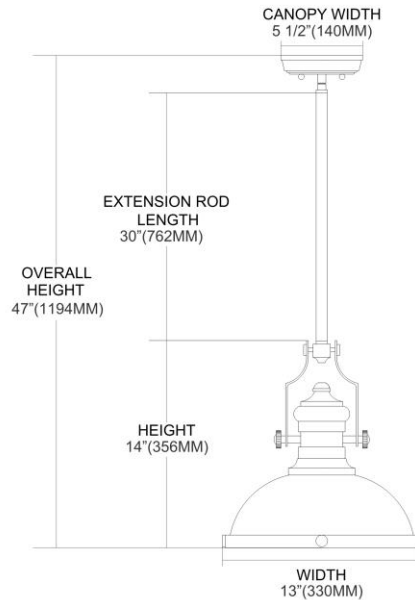


	<b>ITEM #:</b>	66123-1
	<b>UPC</b>	830335010548
	<b>Description</b>	Chadwick 1-Light Pendant in Satin Nickel with White Glass
	<b>Finish</b>	Satin Nickel
	<b>Materials</b>	Glass, Steel
	<b>Brand</b>	ELK Lighting
	<b>Collection</b>	Chadwick
	<b>Category</b>	Indoor Lighting
	<b>Type</b>	Pendant

ITEM DIMENSIONS				RATINGS & SPECIFICATIONS				
<b>Width</b>	13 inches			<b>Safety Rating</b>	N/A		<b>Certification</b>	N/A
<b>Depth</b>	13 inches			<b>ADA Compliant</b>	N/A		<b>Voltage</b>	N/A
<b>Height</b>	14 inches			BULBS / SOCKETS				
<b>Weight</b>	8 pounds			<b>Quantity</b>	1	<b>Wattage</b>	100 watts	
ADDITIONAL DIMENSIONS				<b>Included</b>	No		<b>Type</b>	A19 (E26 Medium Base)
<b>Backplate / Canopy</b>	6x6			<b>Other</b>	N/A			
<b>HCWO</b>	N/A			CHAIN / CORD INFORMATION				
<b>Min. Extension</b>	N/A			<b>Chain</b>	N/A		<b>Cord</b>	N/A
<b>Max. Extension</b>	N/A			SHADE / GLASS DETAILS				
OVERALL HEIGHT				<b>Shade/Glass Description</b>	White Glass			
<b>Min.</b>	N/A		<b>Max.</b>	N/A				
EXTENSION ROD(S)				<b>Width</b>	N/A		<b>Height</b>	N/A
Rods: 1-6, 2-12				<b>Width at Top</b>	N/A		<b>Width at Bottom</b>	N/A