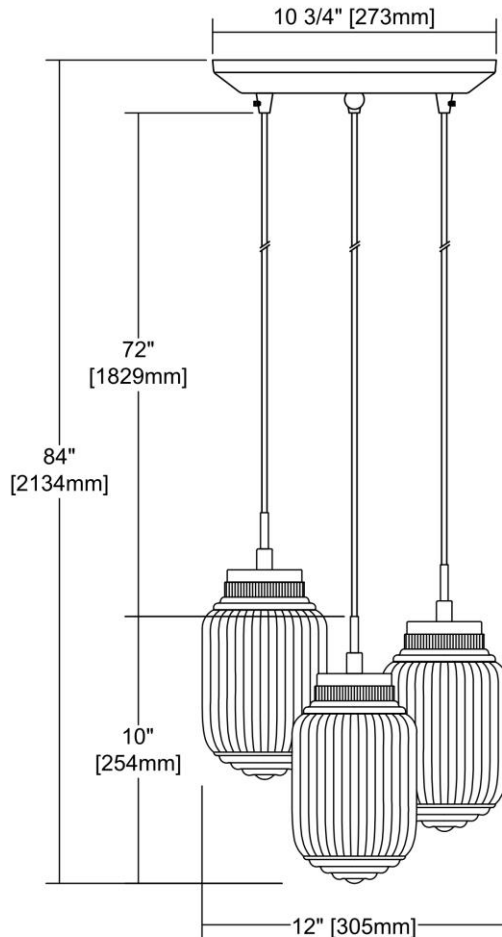

| | | |
|---|--------------------|--|
|  | ITEM #: | 56662/3 |
| | UPC | 748119130064 |
| | Description | Dubois 3-Light Triangular Pendant Fixture in Polished Chrome with Clear Ribbed Glass |
| | Finish | Polished Chrome |
| | Materials | Glass, Metal |
| | Brand | ELK Lighting |
| | Collection | Dubois |
| | Category | Indoor Lighting |
| | Type | Mini Pendant |

| ITEM DIMENSIONS | | | | RATINGS & SPECIFICATIONS | | | | |
|------------------------------|-----------|--|-------------|---------------------------------|--------------------|----------------|------------------------|---------------------------|
| Width | 12 inches | | | Safety Rating | N/A | | Certification | N/A |
| Depth | 12 inches | | | ADA Compliant | N/A | | Voltage | N/A |
| Height | 83 inches | | | BULBS / SOCKETS | | | | |
| Weight | 7 pounds | | | Quantity | 3 | Wattage | 60 watts | |
| ADDITIONAL DIMENSIONS | | | | Included | No | | Type | B11 (E12 Candelabra Base) |
| Backplate / Canopy | N/A | | | Other | N/A | | | |
| HCWO | N/A | | | CHAIN / CORD INFORMATION | | | | |
| Min. Extension | N/A | | | Chain | N/A | | Cord | N/A |
| Max. Extension | N/A | | | SHADE / GLASS DETAILS | | | | |
| OVERALL HEIGHT | | | | Shade/Glass Description | Clear Ribbed Glass | | | |
| Min. | N/A | | Max. | N/A | | | | |
| EXTENSION ROD(S) | | | | Width | N/A | | Height | N/A |
| N/A | | | | Width at Top | N/A | | Width at Bottom | N/A |