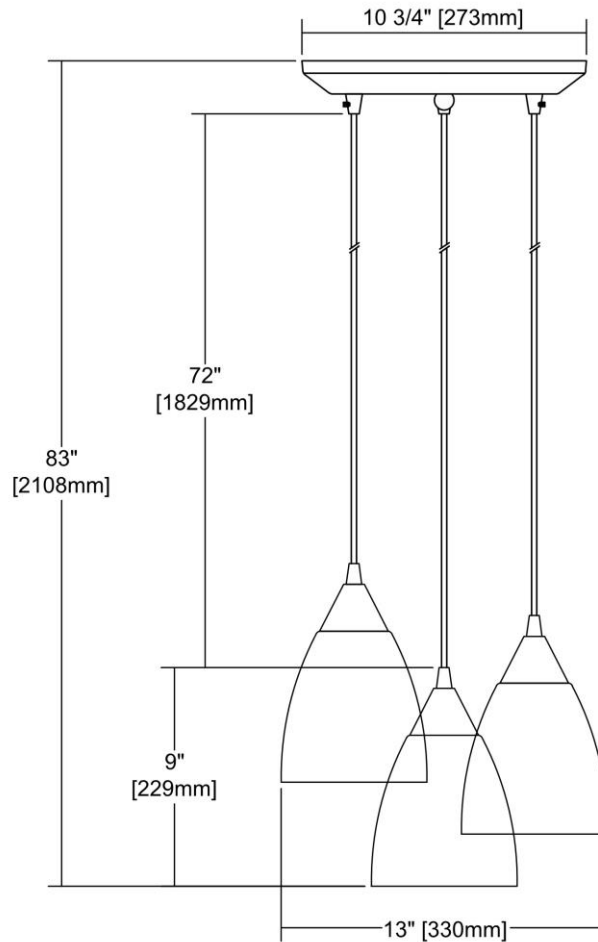

ITEM #:	56530/3
UPC	748119116075
Description	Merida 3-Light Triangular Pendant Fixture in Polished Chrome with Silver Linen Glass
Finish	Polished Chrome
Materials	Glass, Metal
Brand	ELK Lighting
Collection	Merida
Category	Indoor Lighting
Type	Mini Pendant

ITEM DIMENSIONS				RATINGS & SPECIFICATIONS				
Width	10 inches			Safety Rating	UL		Certification	N/A
Depth	10 inches			ADA Compliant	N/A		Voltage	N/A
Height	9 inches			BULBS / SOCKETS				
Weight	7 pounds			Quantity	3		Wattage	100 watts
ADDITIONAL DIMENSIONS				Included	No		Type	A19 (E26 Medium Base)
Backplate / Canopy	N/A			Other	N/A			
HCWO	N/A			CHAIN / CORD INFORMATION				
Min. Extension	N/A			Chain	N/A		Cord	N/A
Max. Extension	N/A			SHADE / GLASS DETAILS				
OVERALL HEIGHT				Shade/Glass Description	Silver Linen Glass			
Min.	N/A		Max.	N/A				
EXTENSION ROD(S)				Width	N/A		Height	N/A
N/A				Width at Top	N/A		Width at Bottom	N/A