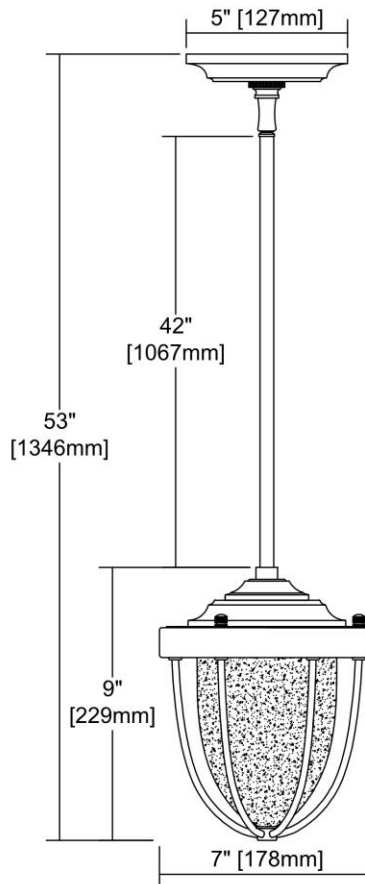

ITEM #:	33120/1
UPC	748119125749
Description	Sturgis 1-Light Mini Pendant in Satin Brass with Clear Blown Glass
Finish	Satin Brass
Materials	Glass, Metal
Brand	ELK Lighting
Collection	Sturgis
Category	Indoor Lighting
Type	Mini Pendant

ITEM DIMENSIONS			
Width	7 inches		
Depth	7 inches		
Height	9 inches		
Weight	4 pounds		
ADDITIONAL DIMENSIONS			
Backplate / Canopy	5x5		
HCWO	N/A		
Min. Extension	N/A		
Max. Extension	N/A		
OVERALL HEIGHT			
Min.	N/A	Max.	N/A
EXTENSION ROD(S)			
Rods: 1-6, 3-12			

RATINGS & SPECIFICATIONS			
Safety Rating	N/A	Certification	N/A
ADA Compliant	N/A	Voltage	N/A
BULBS / SOCKETS			
Quantity	1	Wattage	60 watts
Included	No	Type	A19 (E26 Medium Base)
Other	N/A		
CHAIN / CORD INFORMATION			
Chain	N/A	Cord	N/A
SHADE / GLASS DETAILS			
Shade/Glass Description	Clear Blown Glass		
Width	N/A	Height	N/A
Width at Top	N/A	Width at Bottom	N/A