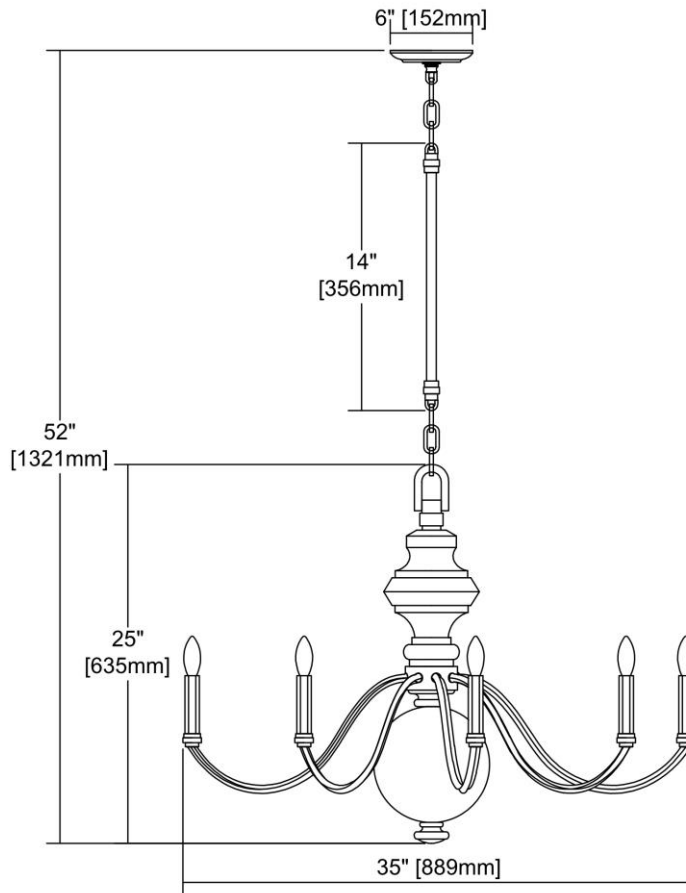

ITEM DIMENSIONS				RATINGS & SPECIFICATIONS				
Width	35 inches			Safety Rating	UL		Certification	N/A
Depth	35 inches			ADA Compliant	N/A		Voltage	N/A
Height	25 inches			BULBS / SOCKETS				
Weight	38 pounds			Quantity	9		Wattage	60 watts
ADDITIONAL DIMENSIONS				Included	No		Type	B11 (E12 Candelabra Base)
Backplate / Canopy	6x6			Other	N/A			
HCWO	N/A			CHAIN / CORD INFORMATION				
Min. Extension	N/A			Chain	N/A		Cord	N/A
Max. Extension	N/A			SHADE / GLASS DETAILS				
OVERALL HEIGHT				Shade/Glass Description	Weathered Birch and Clear Crystal			
Min.	N/A		Max.	N/A				
EXTENSION ROD(S)				Width	N/A		Height	N/A
14				Width at Top	N/A		Width at Bottom	N/A