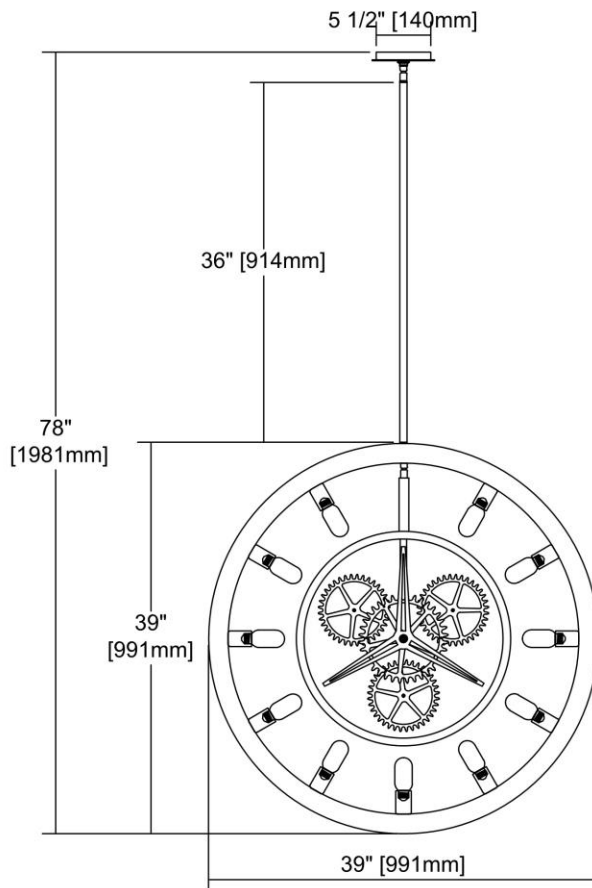

ITEM #:	32236/11
UPC	748119102887
Description	Chronology 11-Light Chandelier in Brushed Nickel with Clear Glass Diffuser
Finish	Brushed Nickel
Materials	Metal
Brand	ELK Lighting
Collection	Chronology
Category	Indoor Lighting
Type	Chandelier

ITEM DIMENSIONS				RATINGS & SPECIFICATIONS				
Width	3 inches			Safety Rating	UL		Certification	N/A
Depth	39 inches			ADA Compliant	N/A		Voltage	N/A
Height	39 inches			BULBS / SOCKETS				
Weight	40 pounds			Quantity	11		Wattage	60 watts
ADDITIONAL DIMENSIONS				Included	No		Type	A19 (E26 Medium Base)
Backplate / Canopy	N/A			Other	N/A			
HCWO	N/A			CHAIN / CORD INFORMATION				
Min. Extension	N/A			Chain	N/A		Cord	N/A
Max. Extension	N/A			SHADE / GLASS DETAILS				
OVERALL HEIGHT				Shade/Glass Description	Clear Glass Diffuser			
Min.	N/A		Max.	N/A				
EXTENSION ROD(S)				Width	N/A		Height	N/A
N/A				Width at Top	N/A		Width at Bottom	N/A