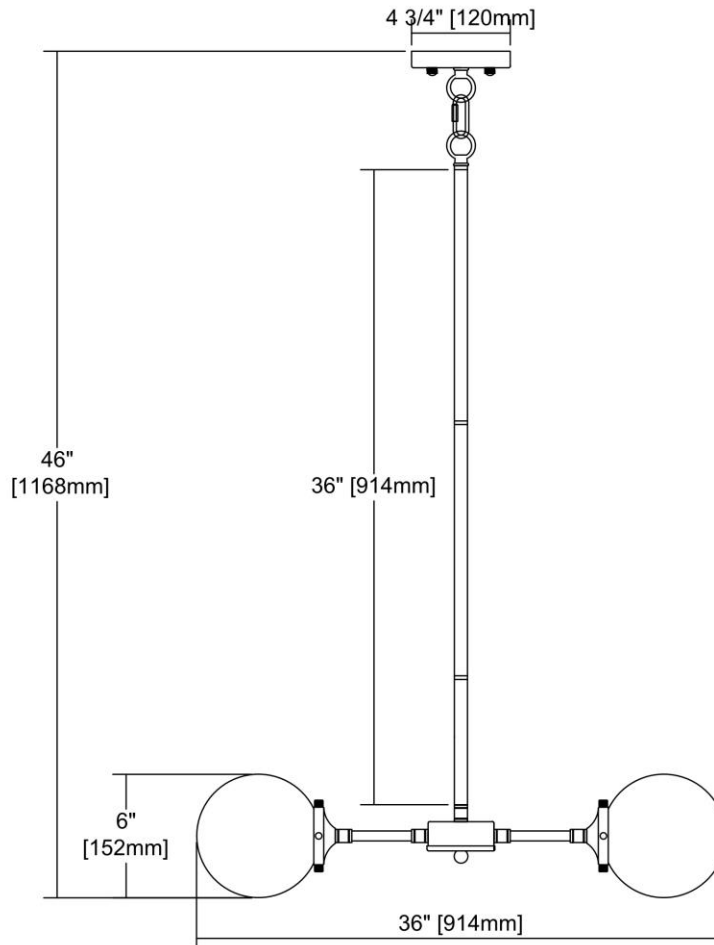


	ITEM #:	14433/8
	UPC	748119100449
	Description	Boudreaux 8-Light Chandelier in Antique Gold and Matte Black with Sphere-shaped Glass
	Finish	Antique Gold, Matte Black
	Materials	Glass, Metal
	Brand	ELK Lighting
	Collection	Boudreaux
	Category	Indoor Lighting
	Type	Chandelier

ITEM DIMENSIONS				RATINGS & SPECIFICATIONS				
Width	36 inches			Safety Rating	UL		Certification	N/A
Depth	36 inches			ADA Compliant	N/A		Voltage	N/A
Height	6 inches			BULBS / SOCKETS				
Weight	10 pounds			Quantity	8		Wattage	60 watts
ADDITIONAL DIMENSIONS				Included	No		Type	B11 (E12 Candelabra Base)
Backplate / Canopy	N/A			Other	N/A			
HCWO	N/A			CHAIN / CORD INFORMATION				
Min. Extension	N/A			Chain	N/A		Cord	N/A
Max. Extension	N/A			SHADE / GLASS DETAILS				
OVERALL HEIGHT				Shade/Glass Description	Clear Glass			
Min.	N/A		Max.	N/A				
EXTENSION ROD(S)				Width	N/A		Height	N/A
N/A				Width at Top	N/A		Width at Bottom	N/A