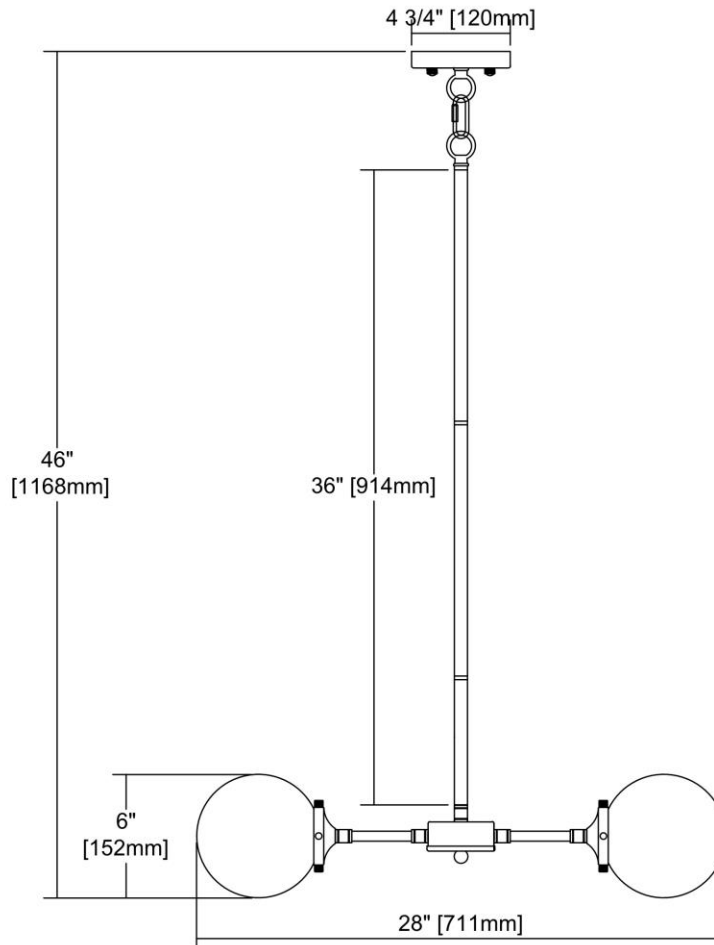

	<b>ITEM #:</b>	14432/6
	<b>UPC</b>	748119100432
	<b>Description</b>	Boudreaux 6-Light Chandelier in Antique Gold and Matte Black with Sphere-shaped Glass
	<b>Finish</b>	Antique Gold, Matte Black
	<b>Materials</b>	Glass, Metal
	<b>Brand</b>	ELK Lighting
	<b>Collection</b>	Boudreaux
	<b>Category</b>	Indoor Lighting
	<b>Type</b>	Chandelier

ITEM DIMENSIONS				RATINGS & SPECIFICATIONS				
<b>Width</b>	28 inches			<b>Safety Rating</b>	UL		<b>Certification</b>	N/A
<b>Depth</b>	28 inches			<b>ADA Compliant</b>	N/A		<b>Voltage</b>	N/A
<b>Height</b>	6 inches			<b>BULBS / SOCKETS</b>				
<b>Weight</b>	8 pounds			<b>Quantity</b>	6		<b>Wattage</b>	60 watts
ADDITIONAL DIMENSIONS				<b>Included</b>	No		<b>Type</b>	B11 (E12 Candelabra Base)
<b>Backplate / Canopy</b>	N/A			<b>Other</b>	N/A			
<b>HCWO</b>	N/A			CHAIN / CORD INFORMATION				
<b>Min. Extension</b>	N/A			<b>Chain</b>	N/A		<b>Cord</b>	N/A
<b>Max. Extension</b>	N/A			SHADE / GLASS DETAILS				
OVERALL HEIGHT				<b>Shade/Glass Description</b>	Clear Glass Shade			
<b>Min.</b>	N/A		<b>Max.</b>	N/A				
EXTENSION ROD(S)				<b>Width</b>	N/A		<b>Height</b>	N/A
N/A				<b>Width at Top</b>	N/A		<b>Width at Bottom</b>	N/A