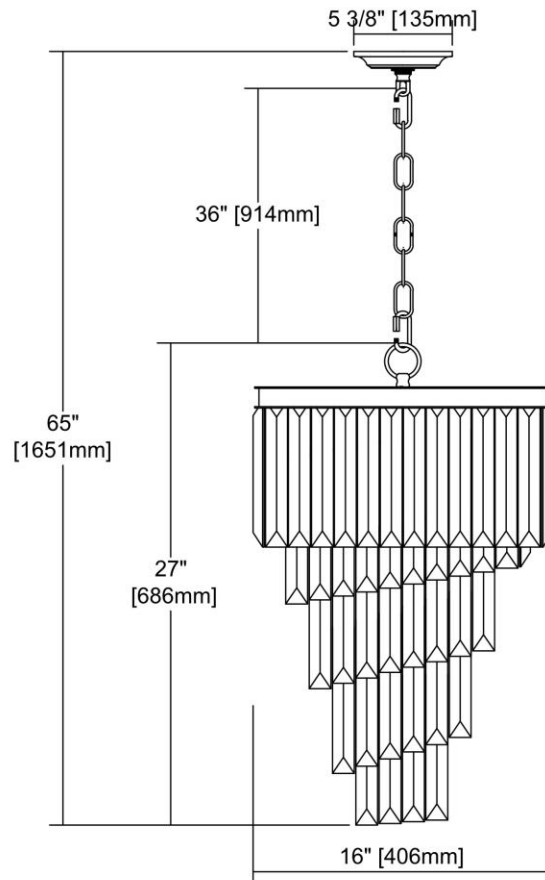


	ITEM #:	14217/6-LED
	UPC	748119105536
	Description	Palacial 6-Light Chandelier in Oil Rubbed Bronze with Clear Crystal - Includes LED Bulbs
	Finish	Oil Rubbed Bronze
	Materials	Crystal, Metal
	Brand	ELK Lighting
	Collection	Palacial
	Category	Indoor Lighting
	Type	Chandelier

ITEM DIMENSIONS				RATINGS & SPECIFICATIONS				
Width	16 inches			Safety Rating	UL		Certification	N/A
Depth	16 inches			ADA Compliant	N/A		Voltage	N/A
Height	27 inches			BULBS / SOCKETS				
Weight	35 pounds			Quantity	6		Wattage	4.8 watts
ADDITIONAL DIMENSIONS				Included	No		Type	B11 (E12 Candelabra Base)
Backplate / Canopy	N/A			Other	N/A			
HCWO	N/A			CHAIN / CORD INFORMATION				
Min. Extension	N/A			Chain	N/A		Cord	N/A
Max. Extension	N/A			SHADE / GLASS DETAILS				
OVERALL HEIGHT				Shade/Glass Description	Clear Crystal			
Min.	N/A		Max.	N/A				
EXTENSION ROD(S)				Width	N/A		Height	N/A
N/A				Width at Top	N/A		Width at Bottom	N/A