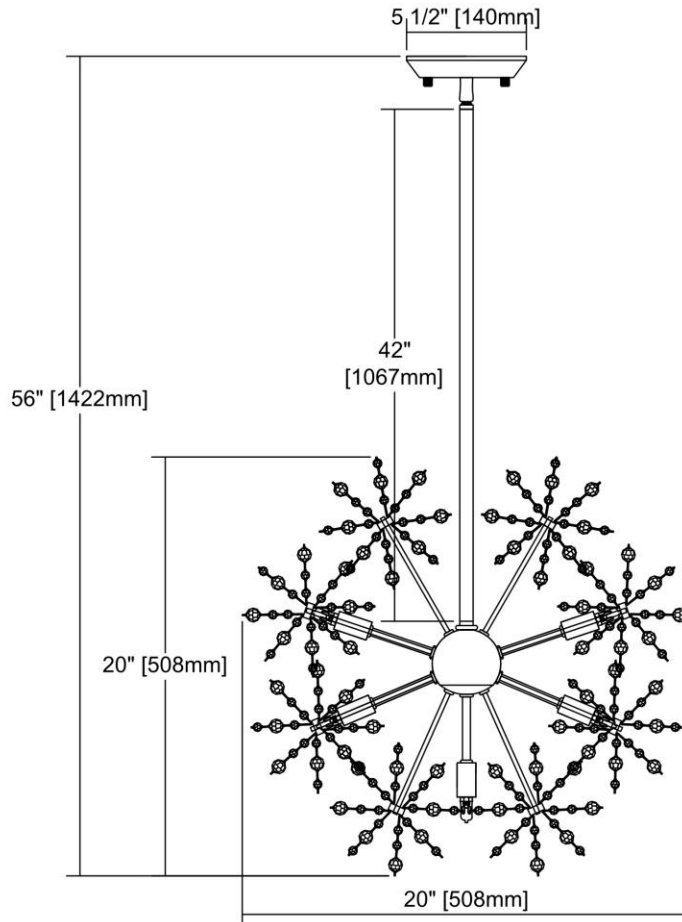


	ITEM #:	11893/7
	UPC	748119097756
	Description	Snowburst 7-Light Chandelier in Polished Chrome with Crystal
	Finish	Polished Chrome
	Materials	Crystal, Metal
	Brand	ELK Lighting
	Collection	Snowburst
	Category	Indoor Lighting
	Type	Chandelier

ITEM DIMENSIONS				RATINGS & SPECIFICATIONS				
Width	20 inches			Safety Rating	UL		Certification	N/A
Depth	20 inches			ADA Compliant	N/A		Voltage	N/A
Height	20 inches			BULBS / SOCKETS				
Weight	9 pounds			Quantity	7		Wattage	40 watts
ADDITIONAL DIMENSIONS				Included	Yes		Type	G9 (G9 Base)
Backplate / Canopy	6x6			Other	N/A			
HCWO	N/A			CHAIN / CORD INFORMATION				
Min. Extension	N/A			Chain	N/A		Cord	N/A
Max. Extension	N/A			SHADE / GLASS DETAILS				
OVERALL HEIGHT				Shade/Glass Description	Crystal			
Min.	N/A		Max.	N/A				
EXTENSION ROD(S)				Width	N/A		Height	N/A
N/A				Width at Top	N/A		Width at Bottom	N/A