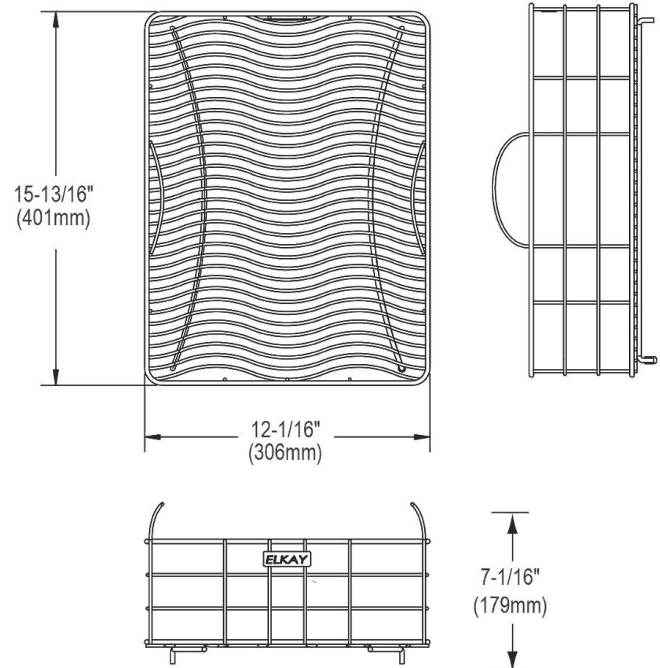

Material:	Stainless Steel
Finish:	Polished Stainless Steel
Dimensions:	12-1/16" x 15-13/16" x 7-1/16"
Fits Bowl Size(s):	15-1/8" x 18-1/8"

Special Note: Includes removable dish rack

AMERICAN PRIDE. A LIFETIME TRADITION. Like your family, the Elkay family has values and traditions that endure. For almost a century, Elkay has been a family-owned and operated company, providing thousands of jobs that support our families and communities.

[Clean and Care Manual (PDF)](#)
[Clean and Care Manual (PDF)](#)
[Warranty (PDF)](#)