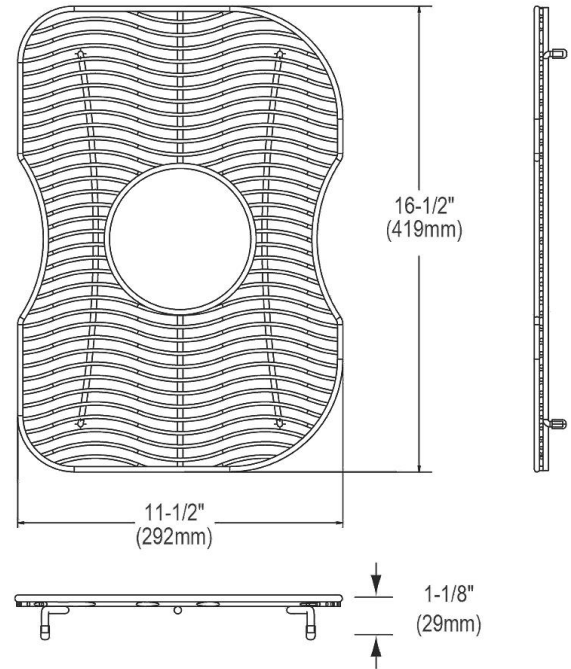

PART: _____ QTY: _____

PROJECT: _____

CONTACT: _____

DATE: _____

NOTES: _____

APPROVAL: _____

In keeping with our policy of continuing product improvement, Elkay reserves the right to change product specifications without notice. Please visit elkay.com for the most current version of Elkay product specification sheets. This specification describes an Elkay product with design, quality, and functional benefits to the user. When making a comparison of other producers' offerings, be certain these features are not overlooked.