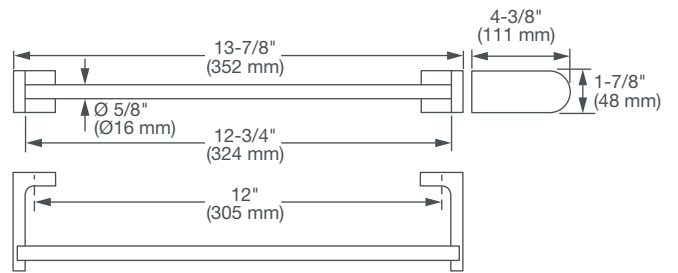

12" Towel Bar
 18" Towel Bar

PRODUCT NUMBER

D35109120.XXX
 D35109180.XXX

18" Towel Bar

12" Towel Bar

IMPORTANT: These measurements are subject to change or cancellation. No responsibility is assumed for use of superseded or voided pages.