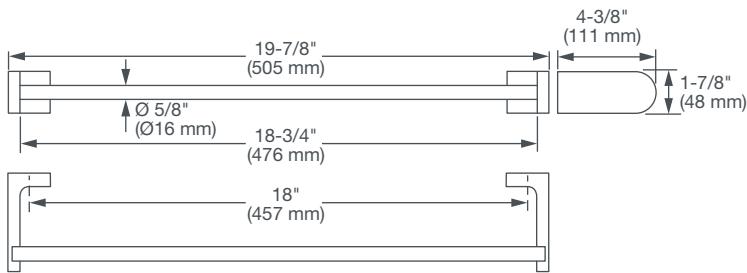

EQUILITY™

TOWEL BARS

- Concealed mounting
- Includes assembly hardware

AVAILABLE FINISHES

Polished Chrome
 Brushed Nickel
 Matte Black

FINISH CODE

100
 144
 243

DESCRIPTION

12" Towel Bar
 18" Towel Bar

PRODUCT NUMBER

D35109120.XXX
 D35109180.XXX

18" Towel Bar

12" Towel Bar

IMPORTANT: These measurements are subject to change or cancellation. No responsibility is assumed for use of superseded or voided pages.