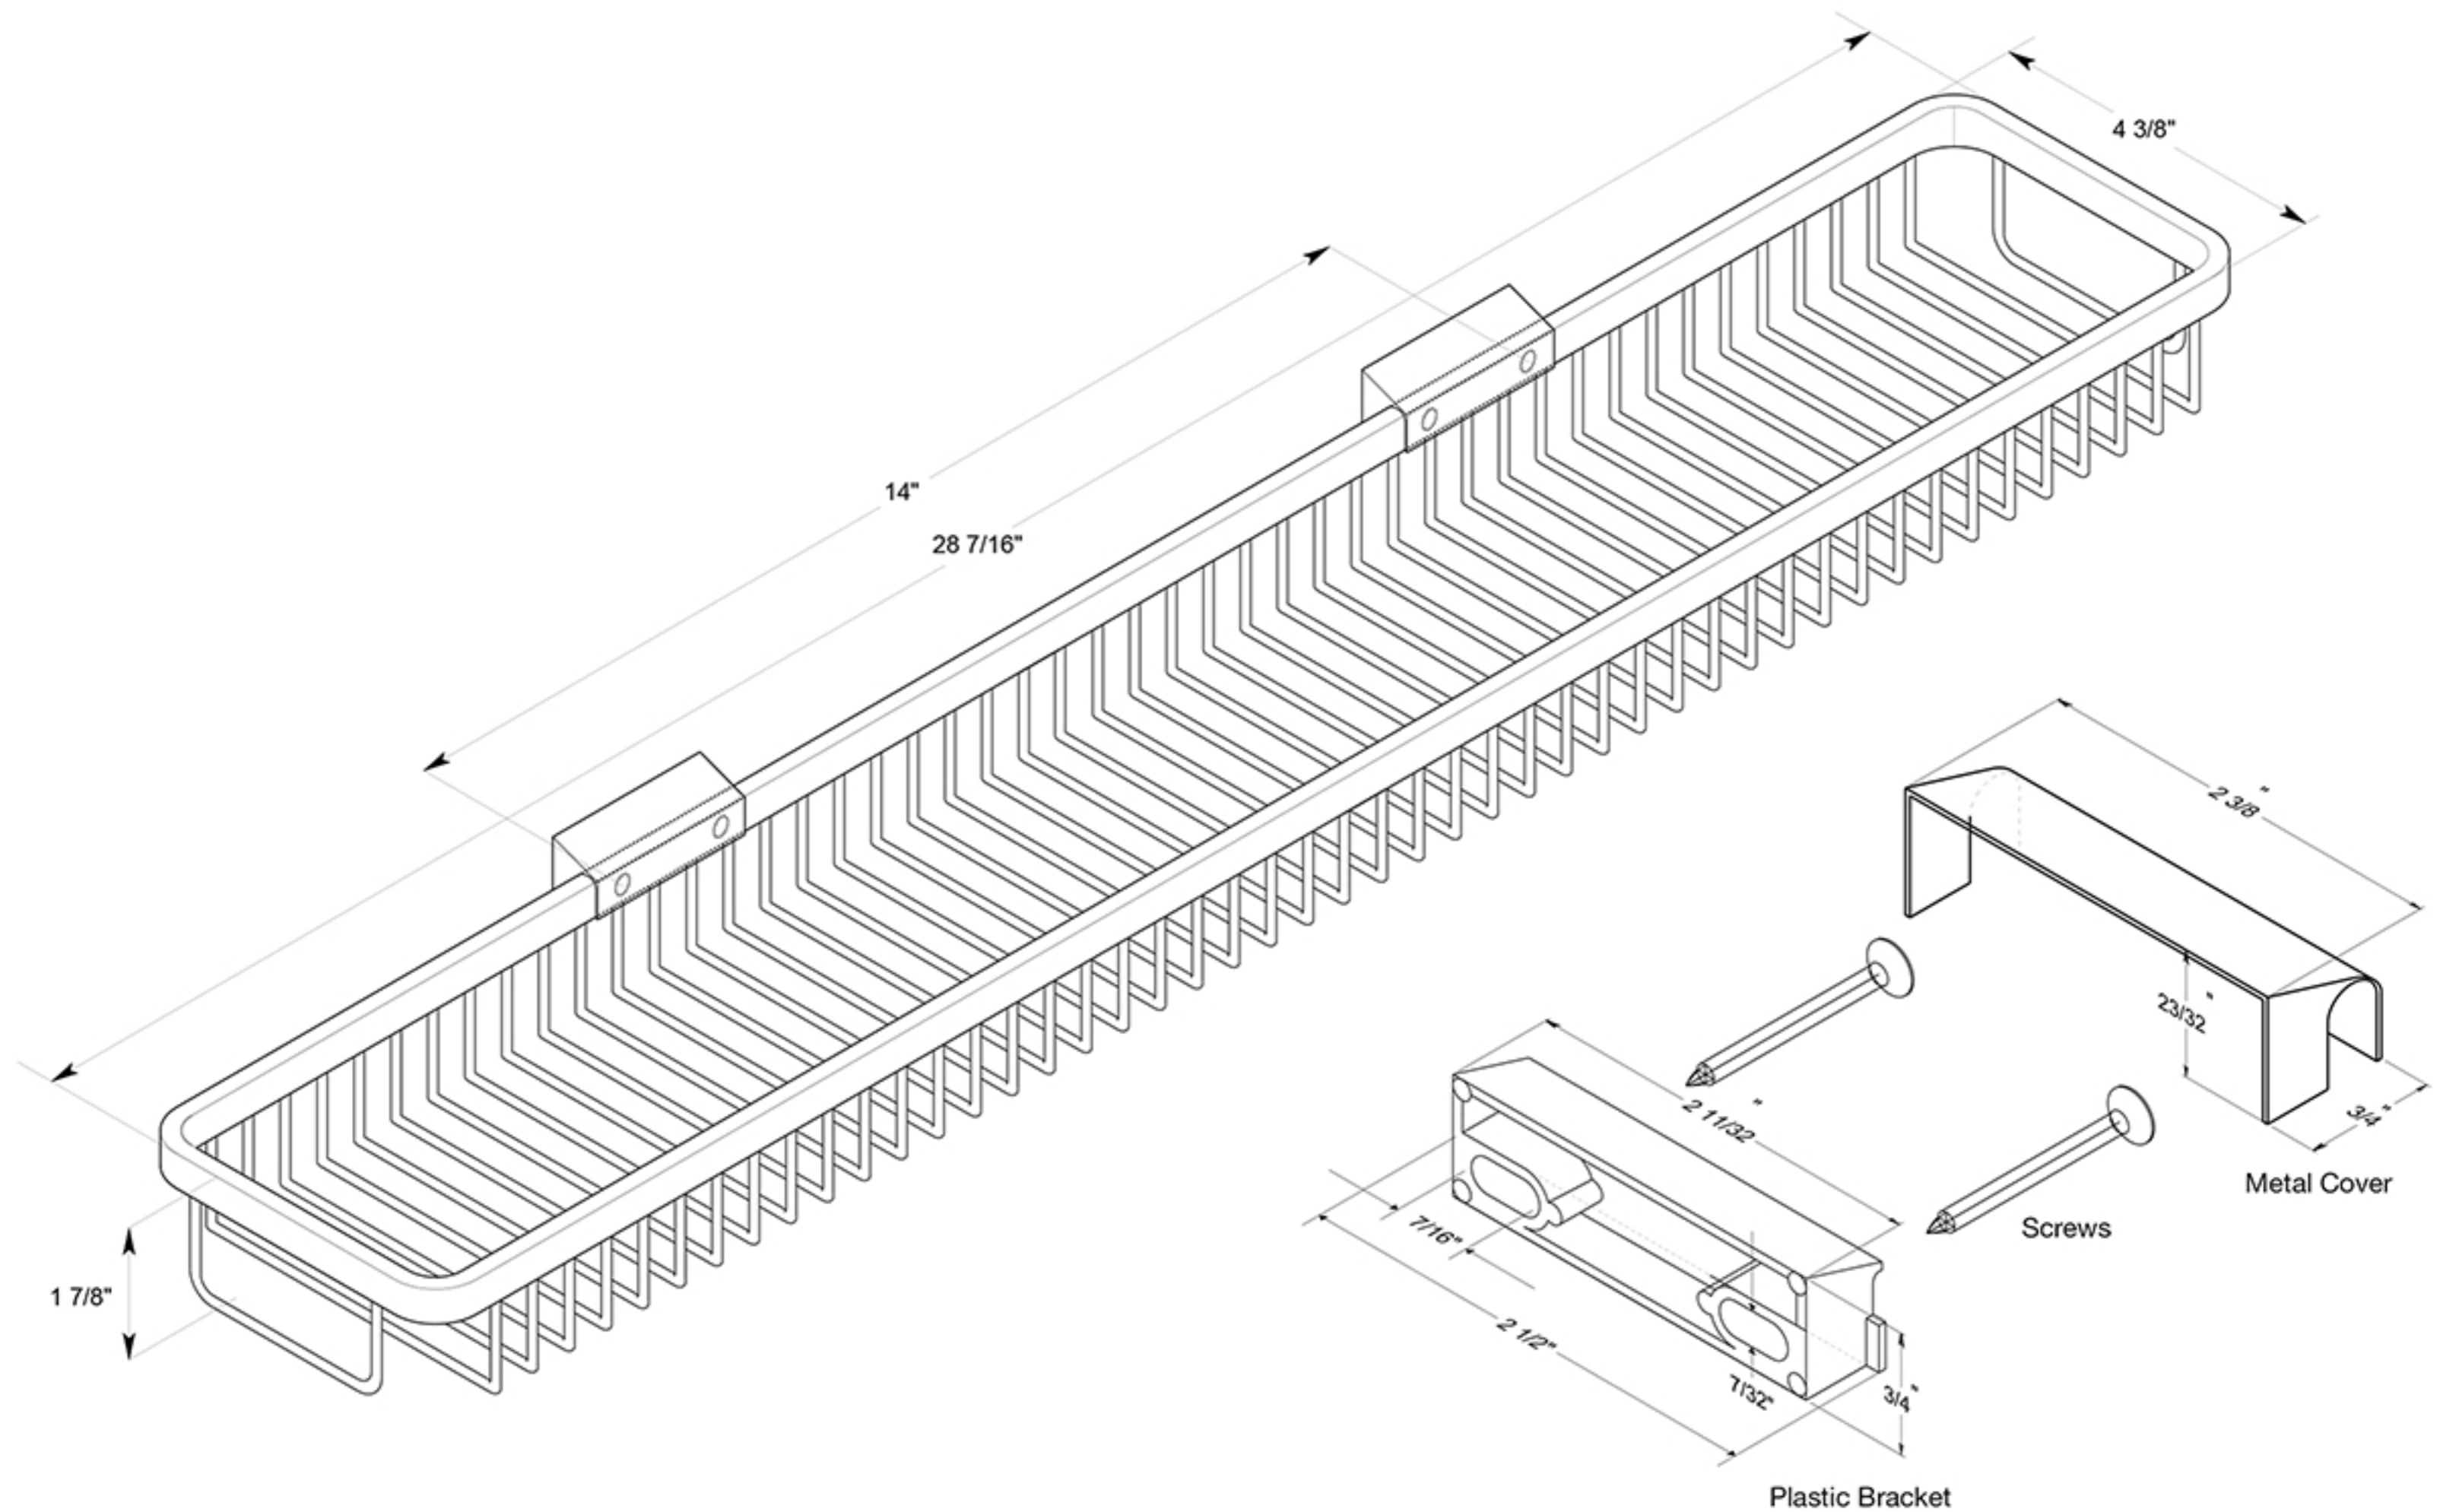

# WBR2847

28-1/2"x 4-3/8" WIRE BASKET / RECTANGULAR / SOLID BRASS

DRAWING NOT TO SCALE

NOTE: Deltana reserves the right to constantly improve its products and is not responsible for differences between the product in-hand and the specifications contained in this drawing. We do not recommend to pre-drill holes or pre-cut woods or metals based on the drawing information if the veracity of the specifications has not been proven by the live product.