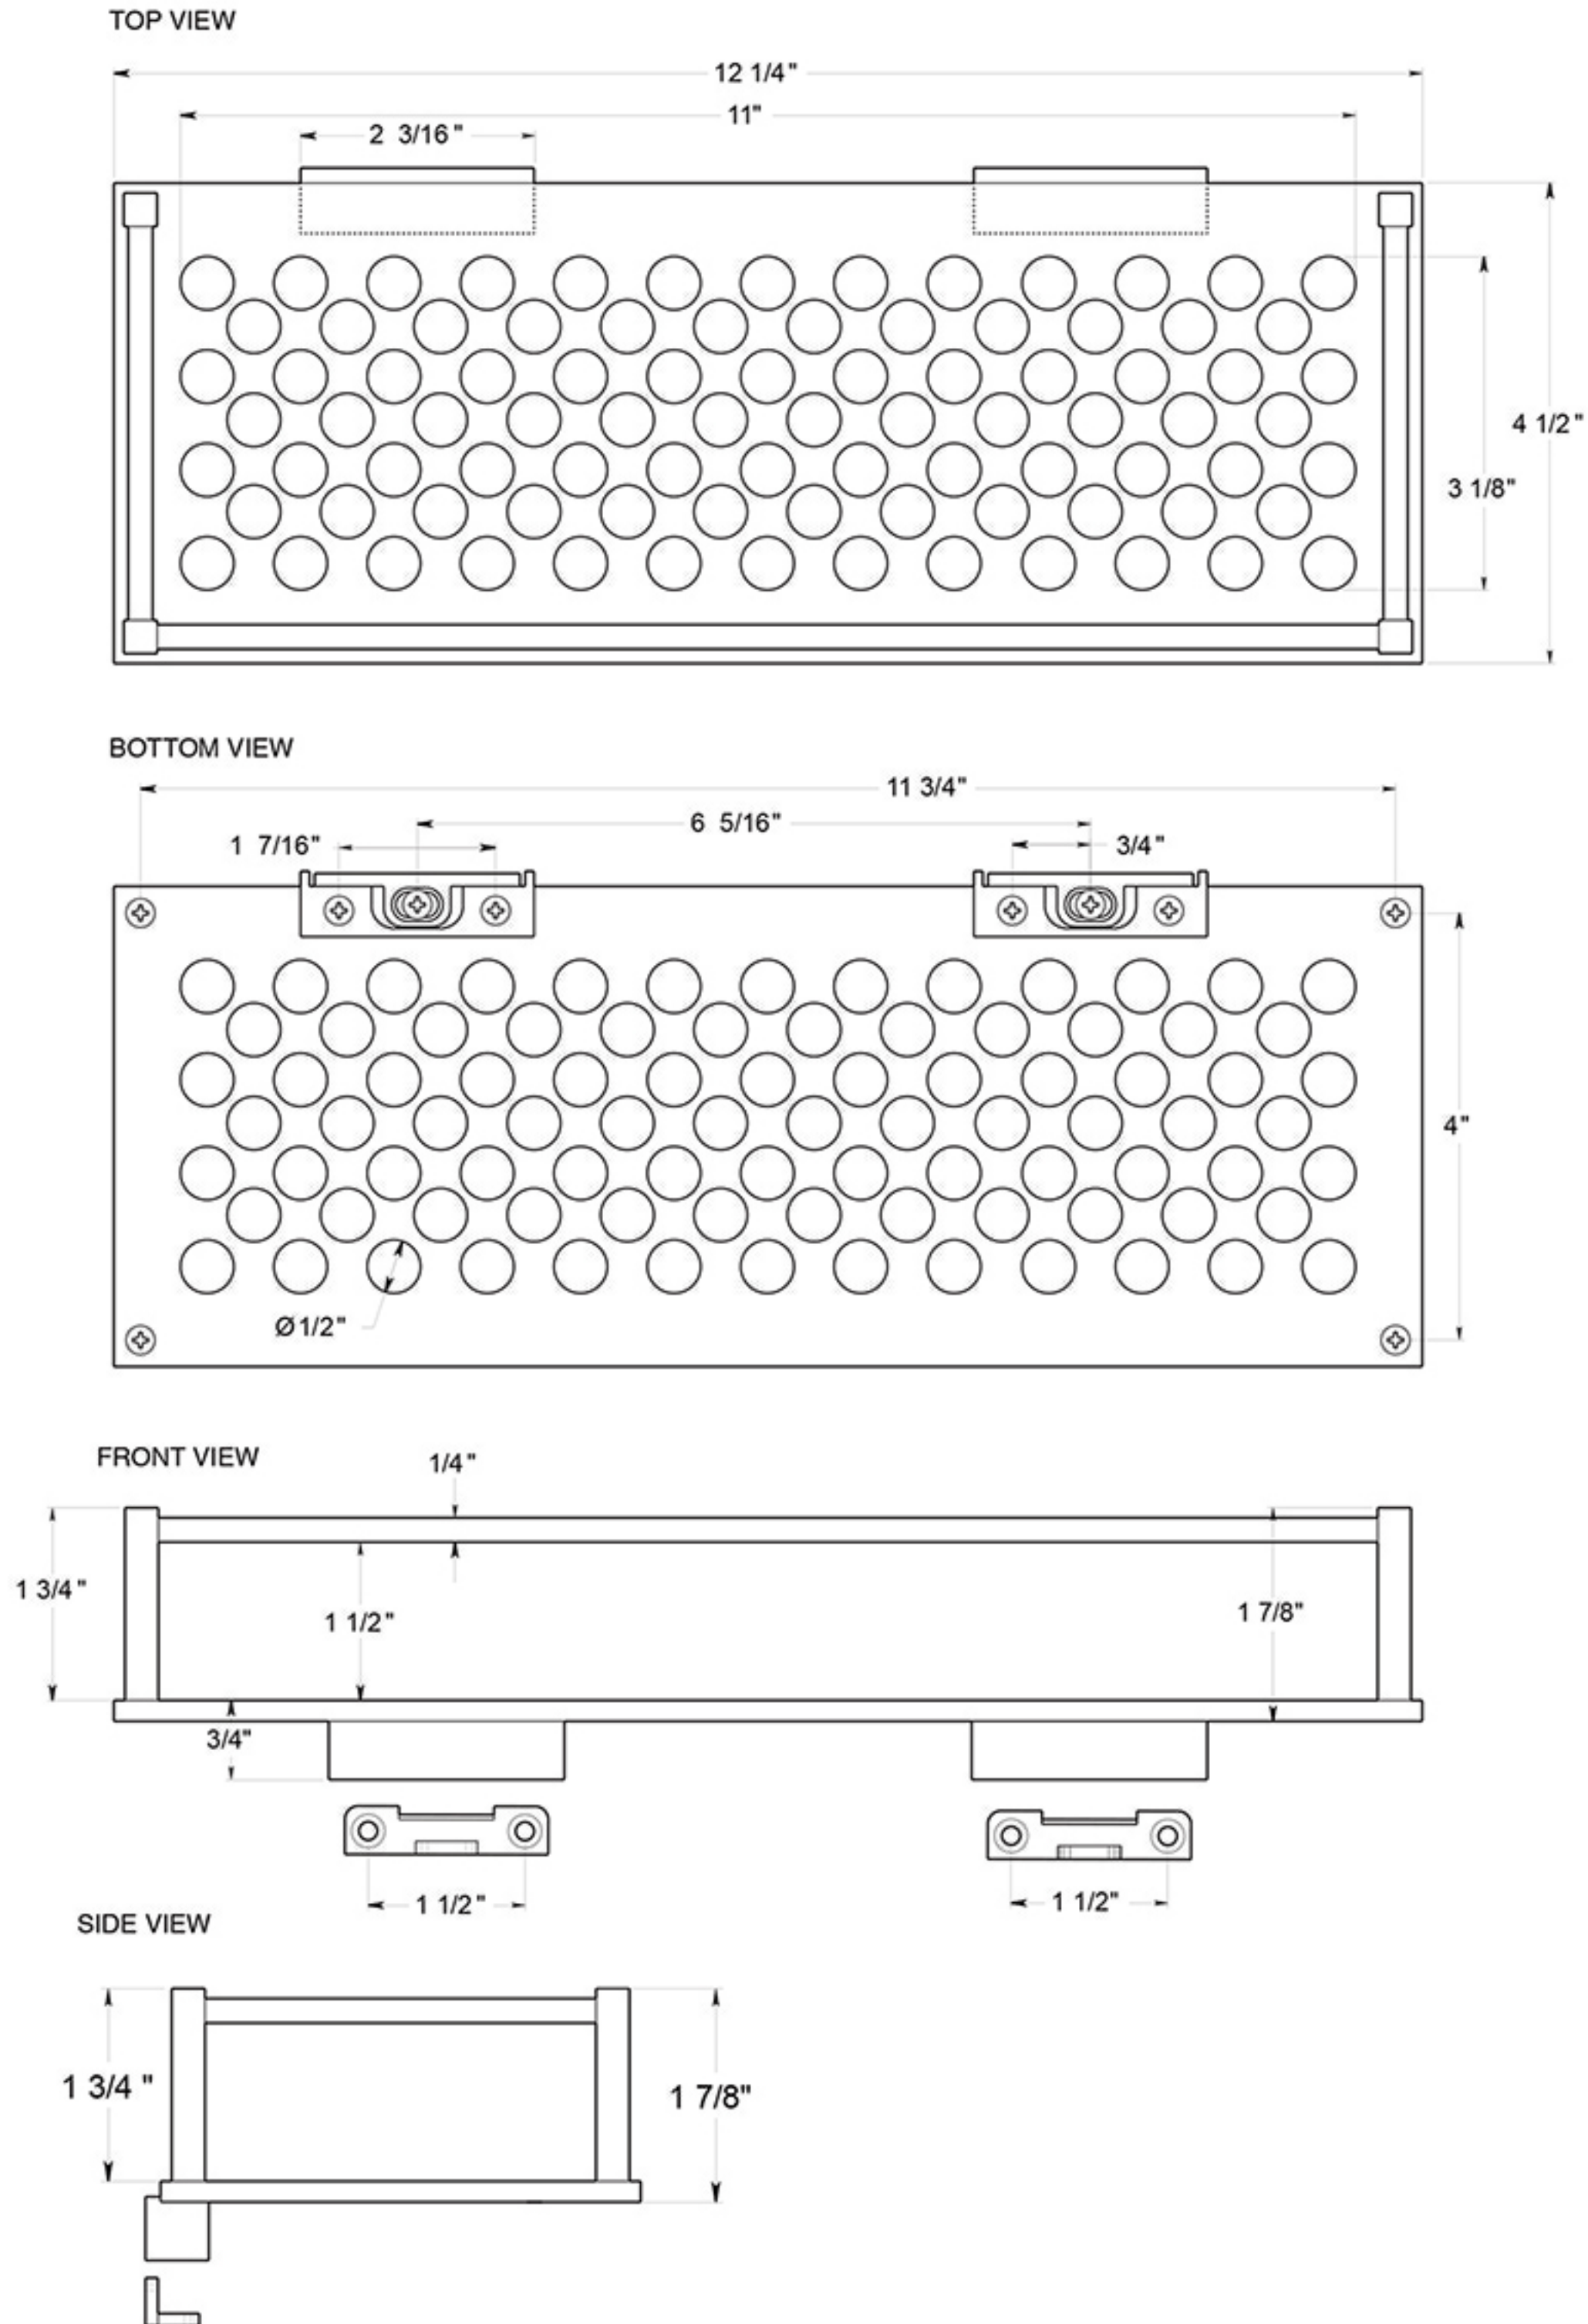

WBHD12R

12-1/4" HD BASKET / RECTANGULAR / SOLID BRASS

DRAWING NOT TO SCALE

NOTE: Deltana reserves the right to constantly improve its products and is not responsible for differences between the product in-hand and the specifications contained in this drawing. We do not recommend to pre-drill holes or pre-cut woods or metals based on the drawing information if the veracity of the specifications has not been proven by the live product.