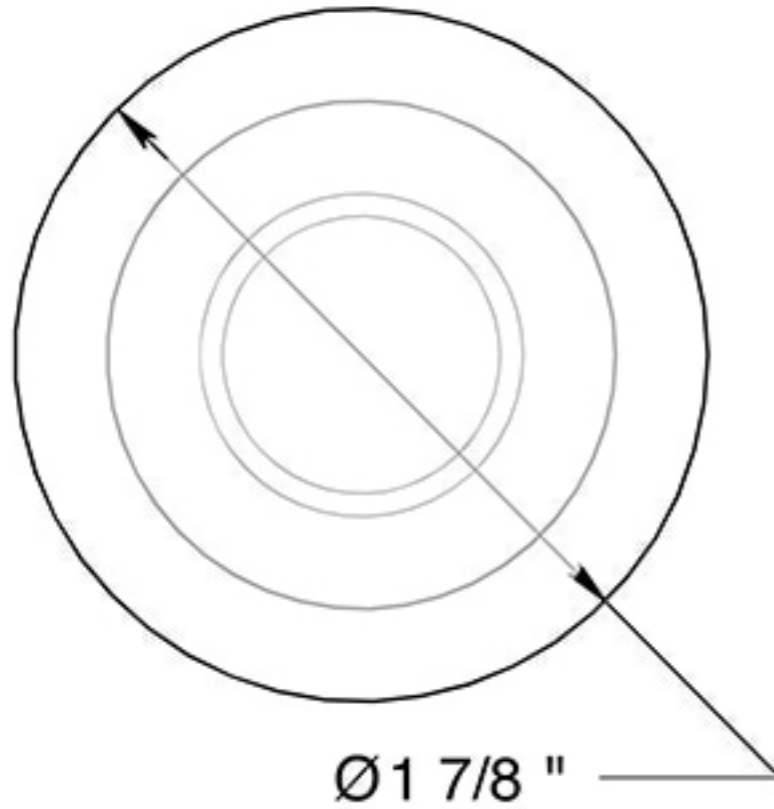

WB178

1-7/8" ROUND BUMPER / FLUSH MOUNT / SOLID BRASS

DRAWING NOT TO SCALE

NOTE: Deltana reserves the right to constantly improve its products and is not responsible for differences between the product in-hand and the specifications contained in this drawing. We do not recommend to pre-drill holes or pre-cut woods or metals based on the drawing information if the veracity of the specifications has not been proven by the live product.