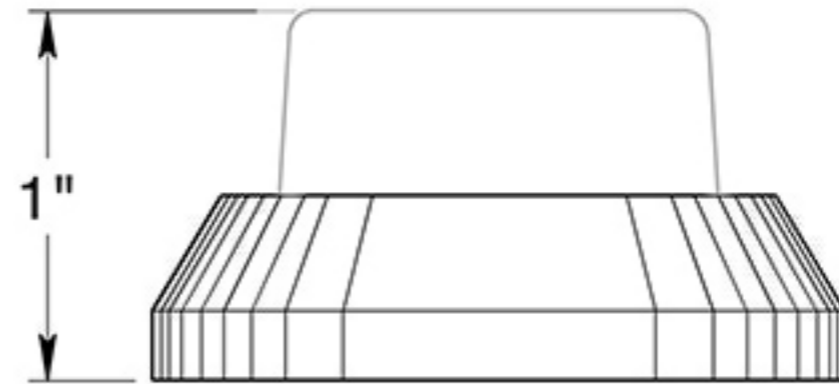

WB178

1-7/8" ROUND BUMPER / FLUSH MOUNT / SOLID BRASS

DRAWING NOT TO SCALE

NOTE: Deltana reserves the right to constantly improve its products and is not responsible for differences between the product in-hand and the specifications contained in this drawing. We do not recommend to pre-drill holes or pre-cut woods or metals based on the drawing information if the veracity of the specifications has not been proven by the live product.