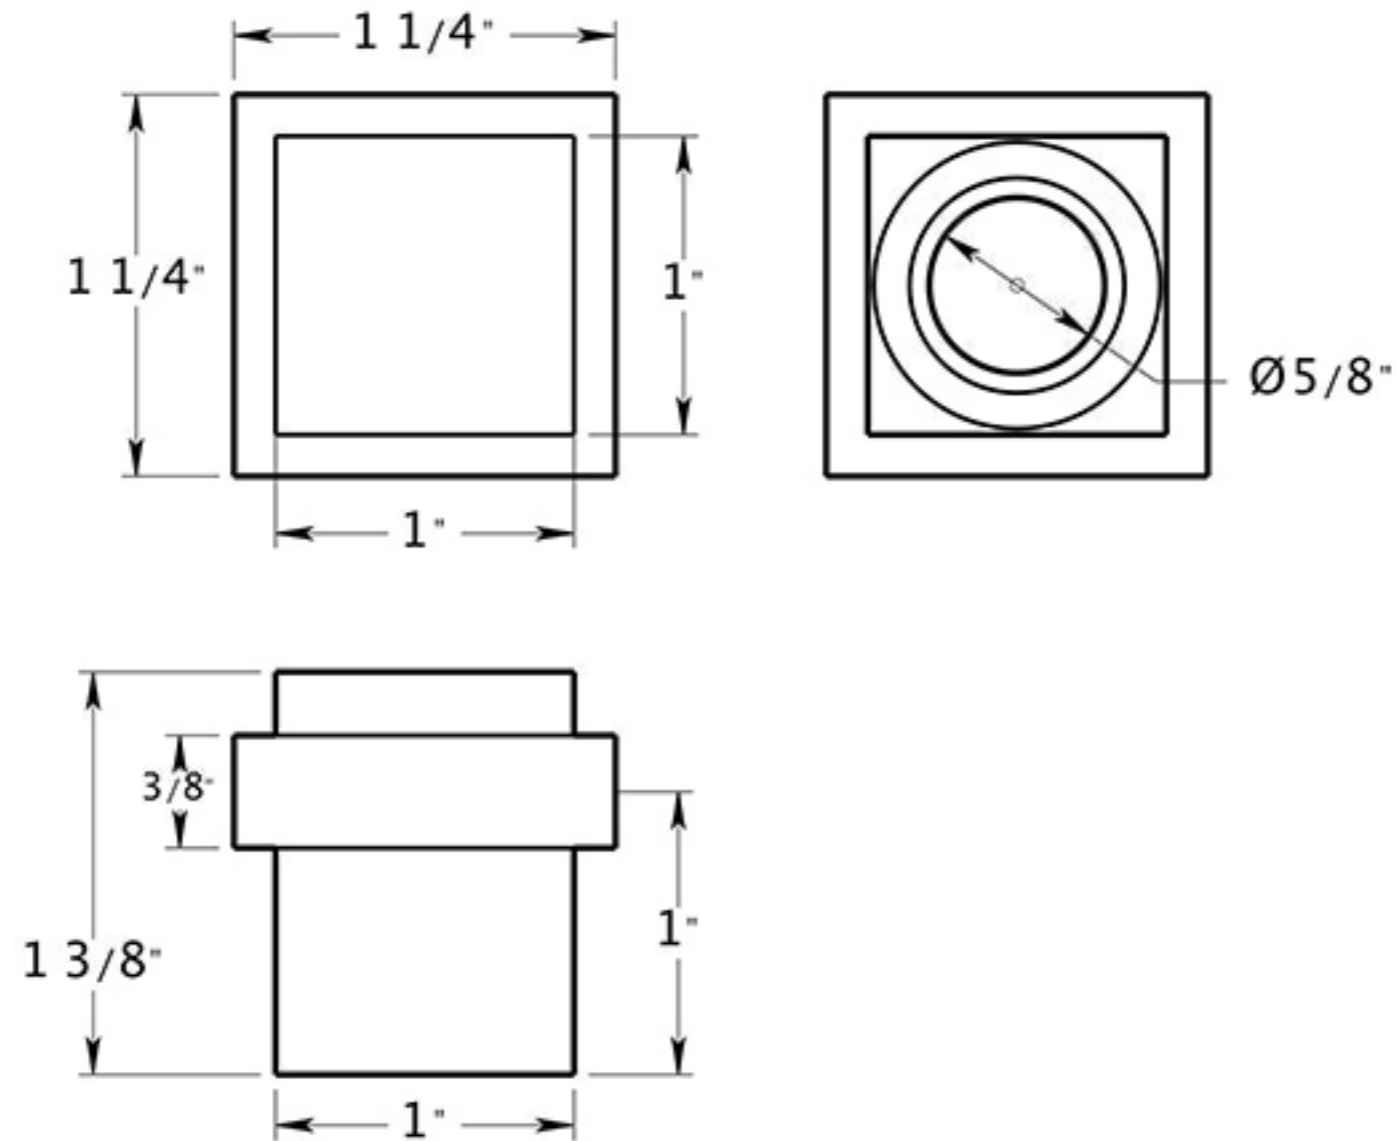

# UFBS138

1-3/8" UNIVERSAL FLOOR BUMPER / SQUARE / SOLID BRASS

DRAWING NOT TO SCALE

NOTE: Deltana reserves the right to constantly improve its products and is not responsible for differences between the product in-hand and the specifications contained in this drawing. We do not recommend to pre-drill holes or pre-cut woods or metals based on the drawing information if the veracity of the specifications has not been proven by the live product.