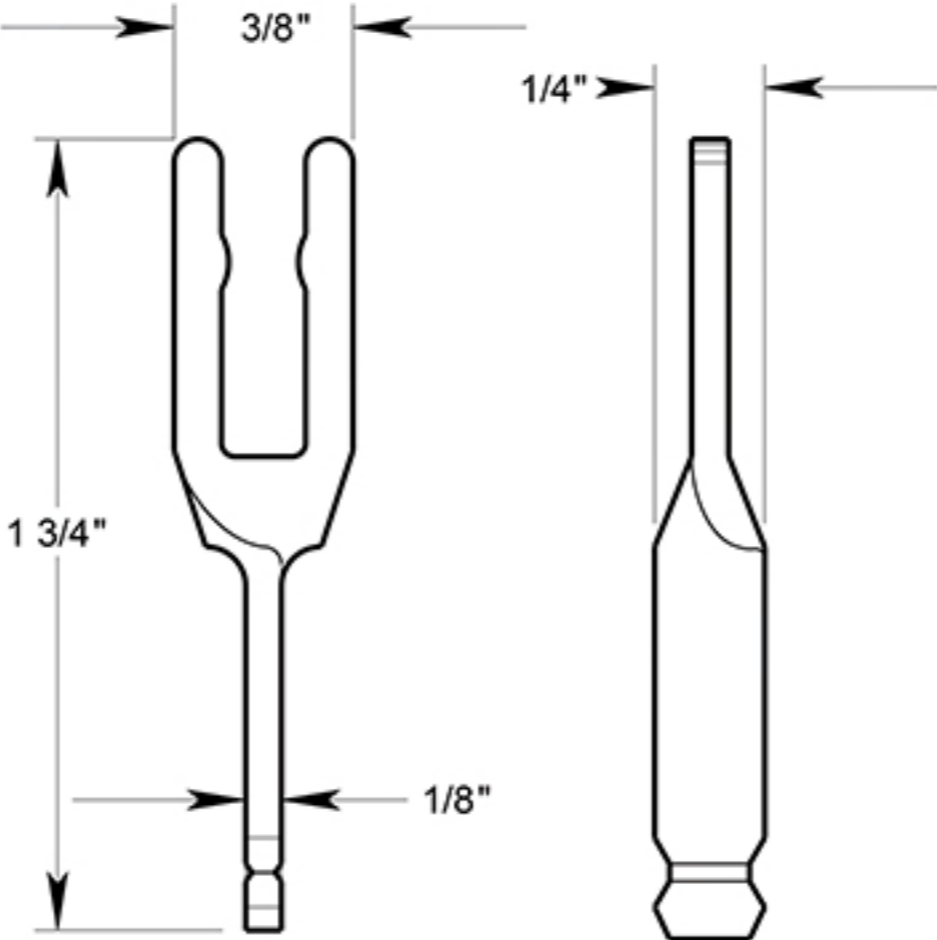

TPRC100

TAIL PIECE-RETAINING CLIP / STEEL

<p>DRAWING NOT TO SCALE</p>	<p>NOTE: Deltana reserves the right to constantly improve its products and is not responsible for differences between the product in-hand and the specifications contained in this drawing. We do not recommend to pre-drill holes or pre-cut woods or metals based on the drawing information if the veracity of the specifications has not been proven by the live product.</p>
-----------------------------	---