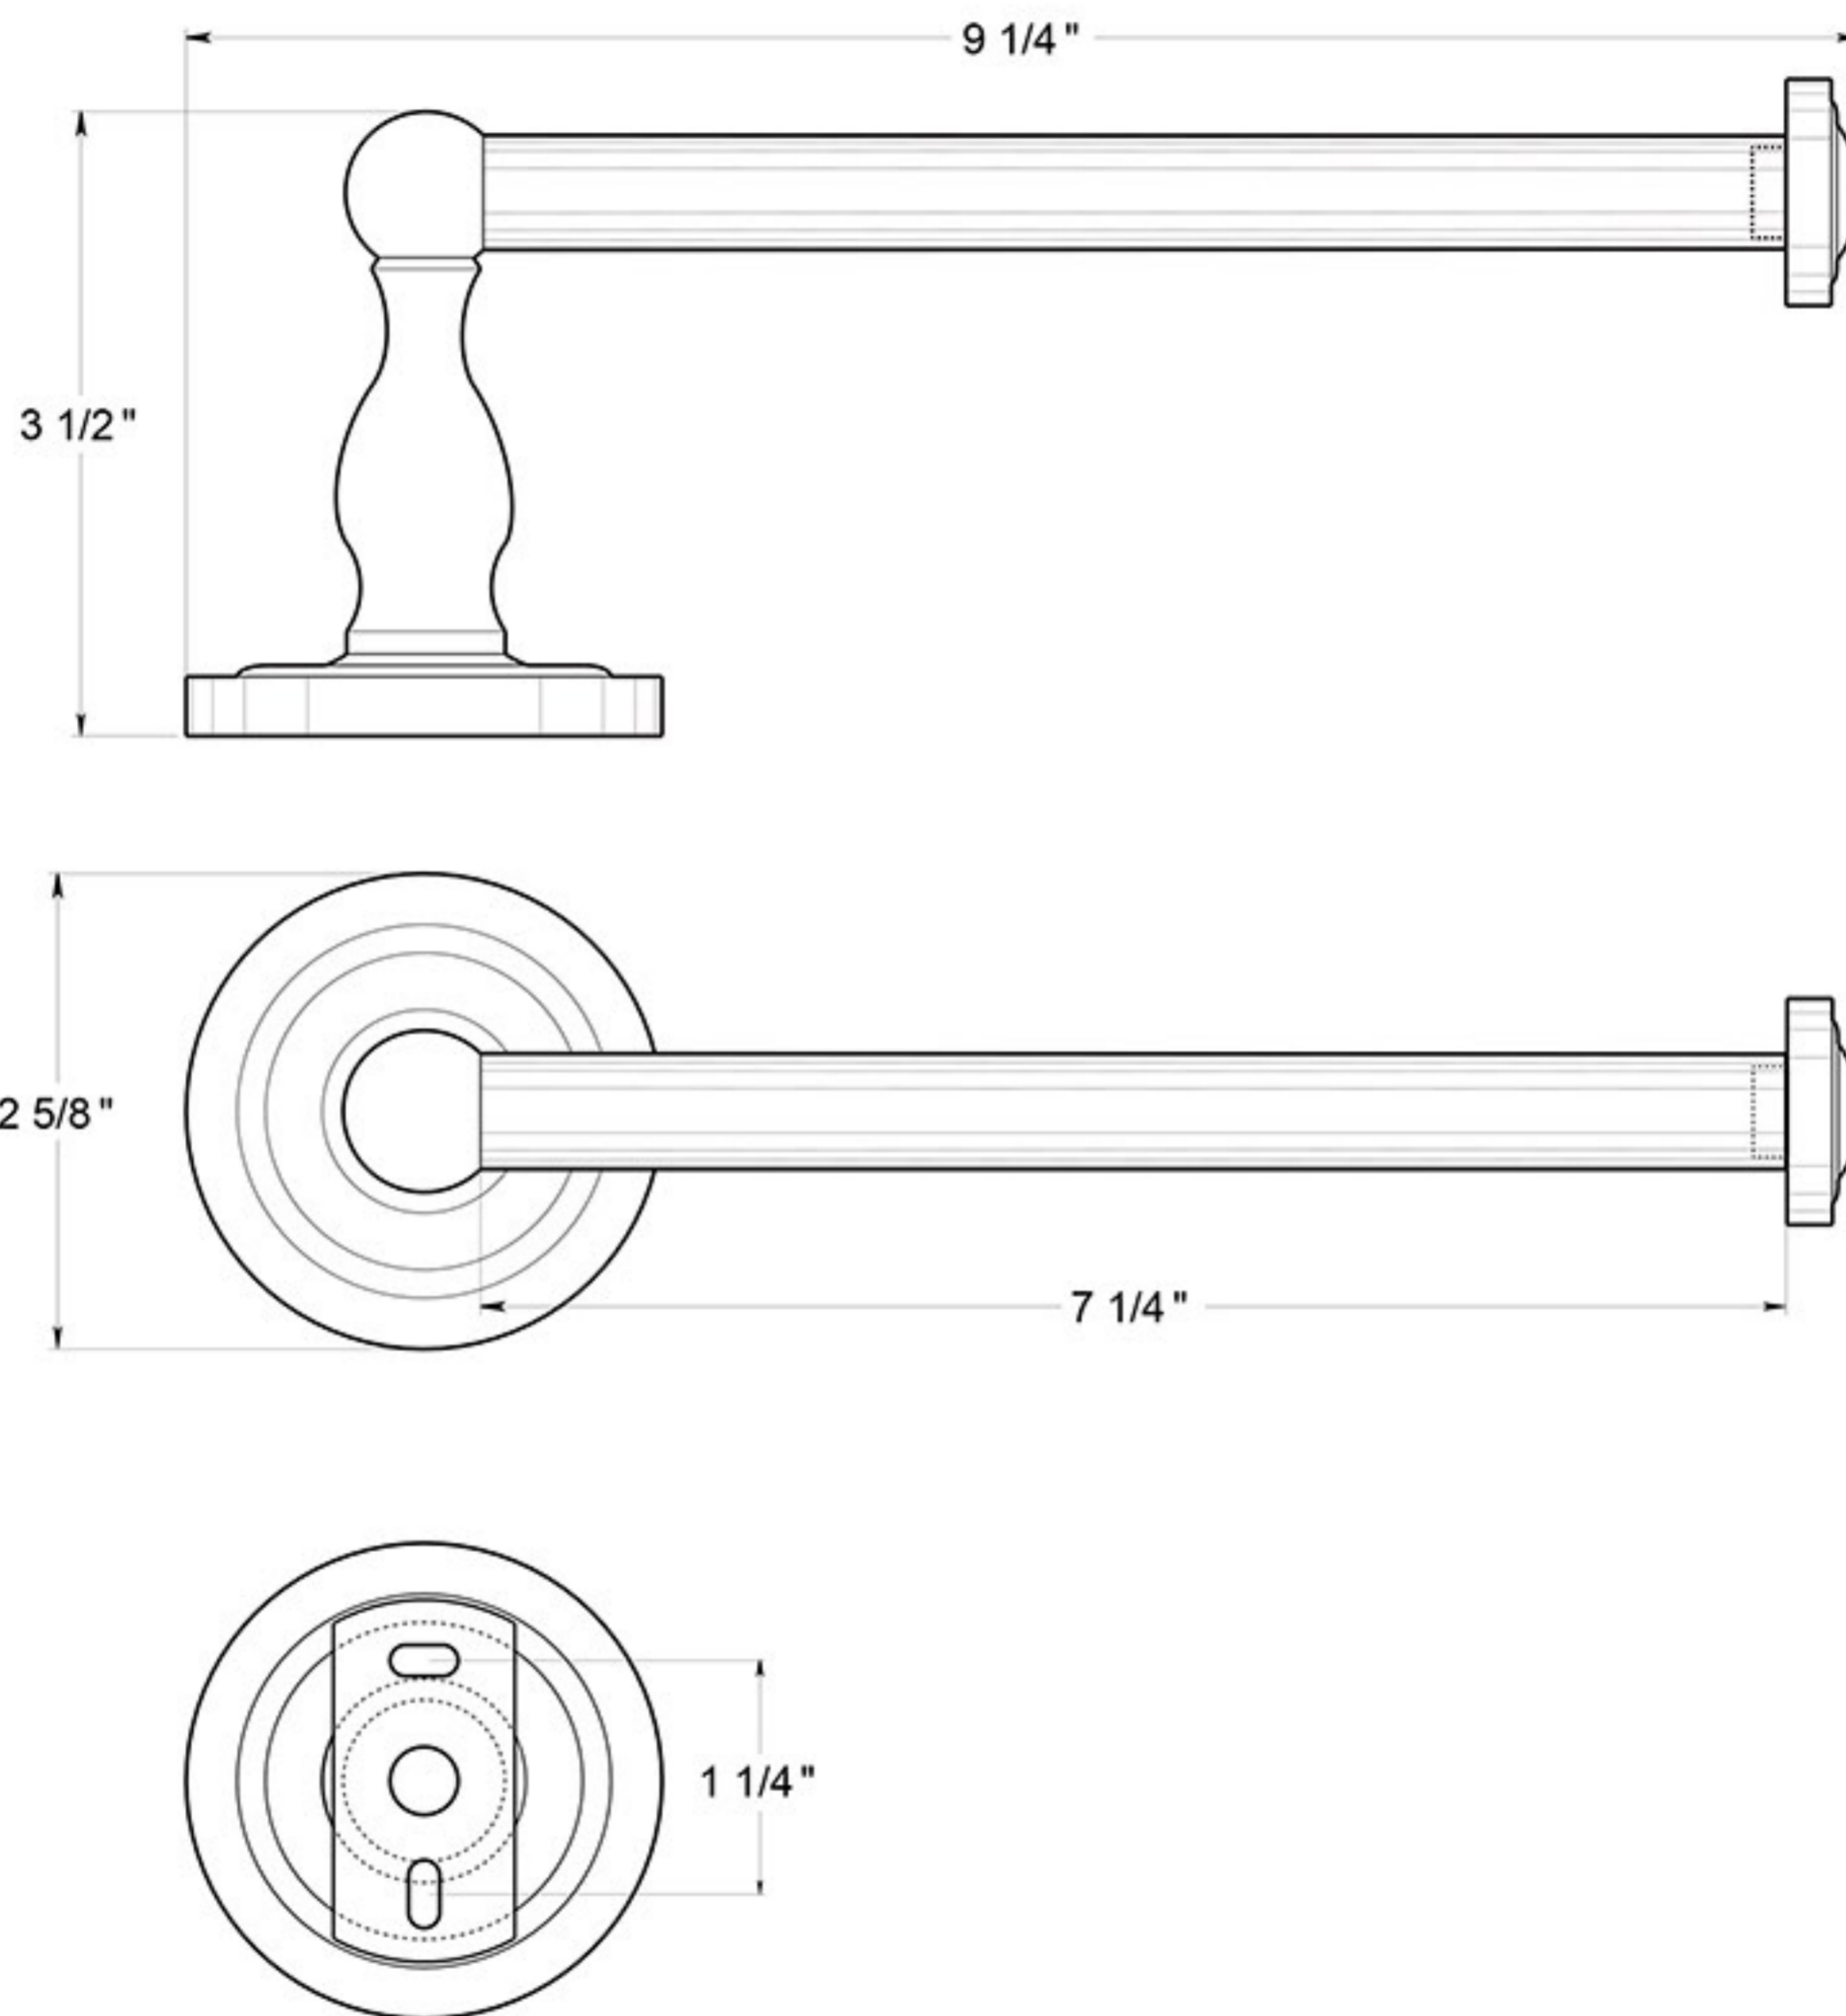

R2001

TOILET PAPER HOLDER / SINGLE POST / SOLID BRASS

DRAWING NOT TO SCALE

NOTE: Deltana reserves the right to constantly improve its products and is not responsible for differences between the product in-hand and the specifications contained in this drawing. We do not recommend to pre-drill holes or pre-cut woods or metals based on the drawing information if the veracity of the specifications has not been proven by the live product.