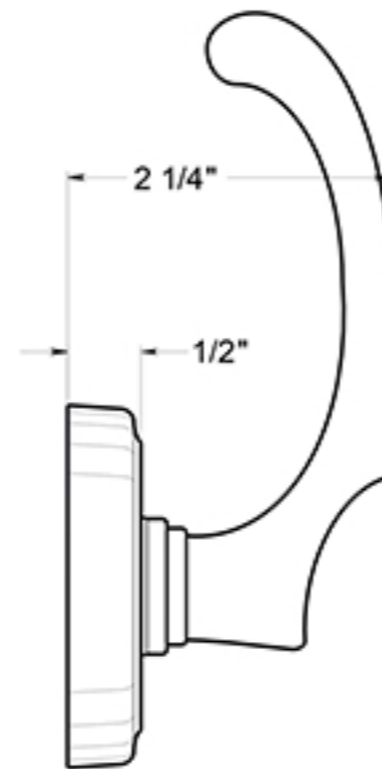

PRCLR4

CHAPELTON LEVERS / DUMMY / RESIDENTIAL ELITE / SOLID BRASS

DRAWING NOT TO SCALE

NOTE: Deltana reserves the right to constantly improve its products and is not responsible for differences between the product in-hand and the specifications contained in this drawing. We do not recommend to pre-drill holes or pre-cut woods or metals based on the drawing information if the veracity of the specifications has not been proven by the live product.