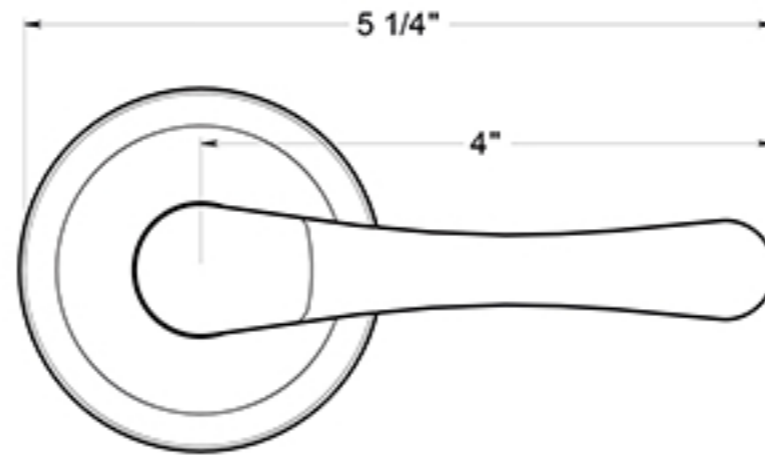

PRCLR4

CHAPELTON LEVERS / DUMMY / RESIDENTIAL ELITE / SOLID BRASS

DRAWING NOT TO SCALE

NOTE: Deltana reserves the right to constantly improve its products and is not responsible for differences between the product in-hand and the specifications contained in this drawing. We do not recommend to pre-drill holes or pre-cut woods or metals based on the drawing information if the veracity of the specifications has not been proven by the live product.