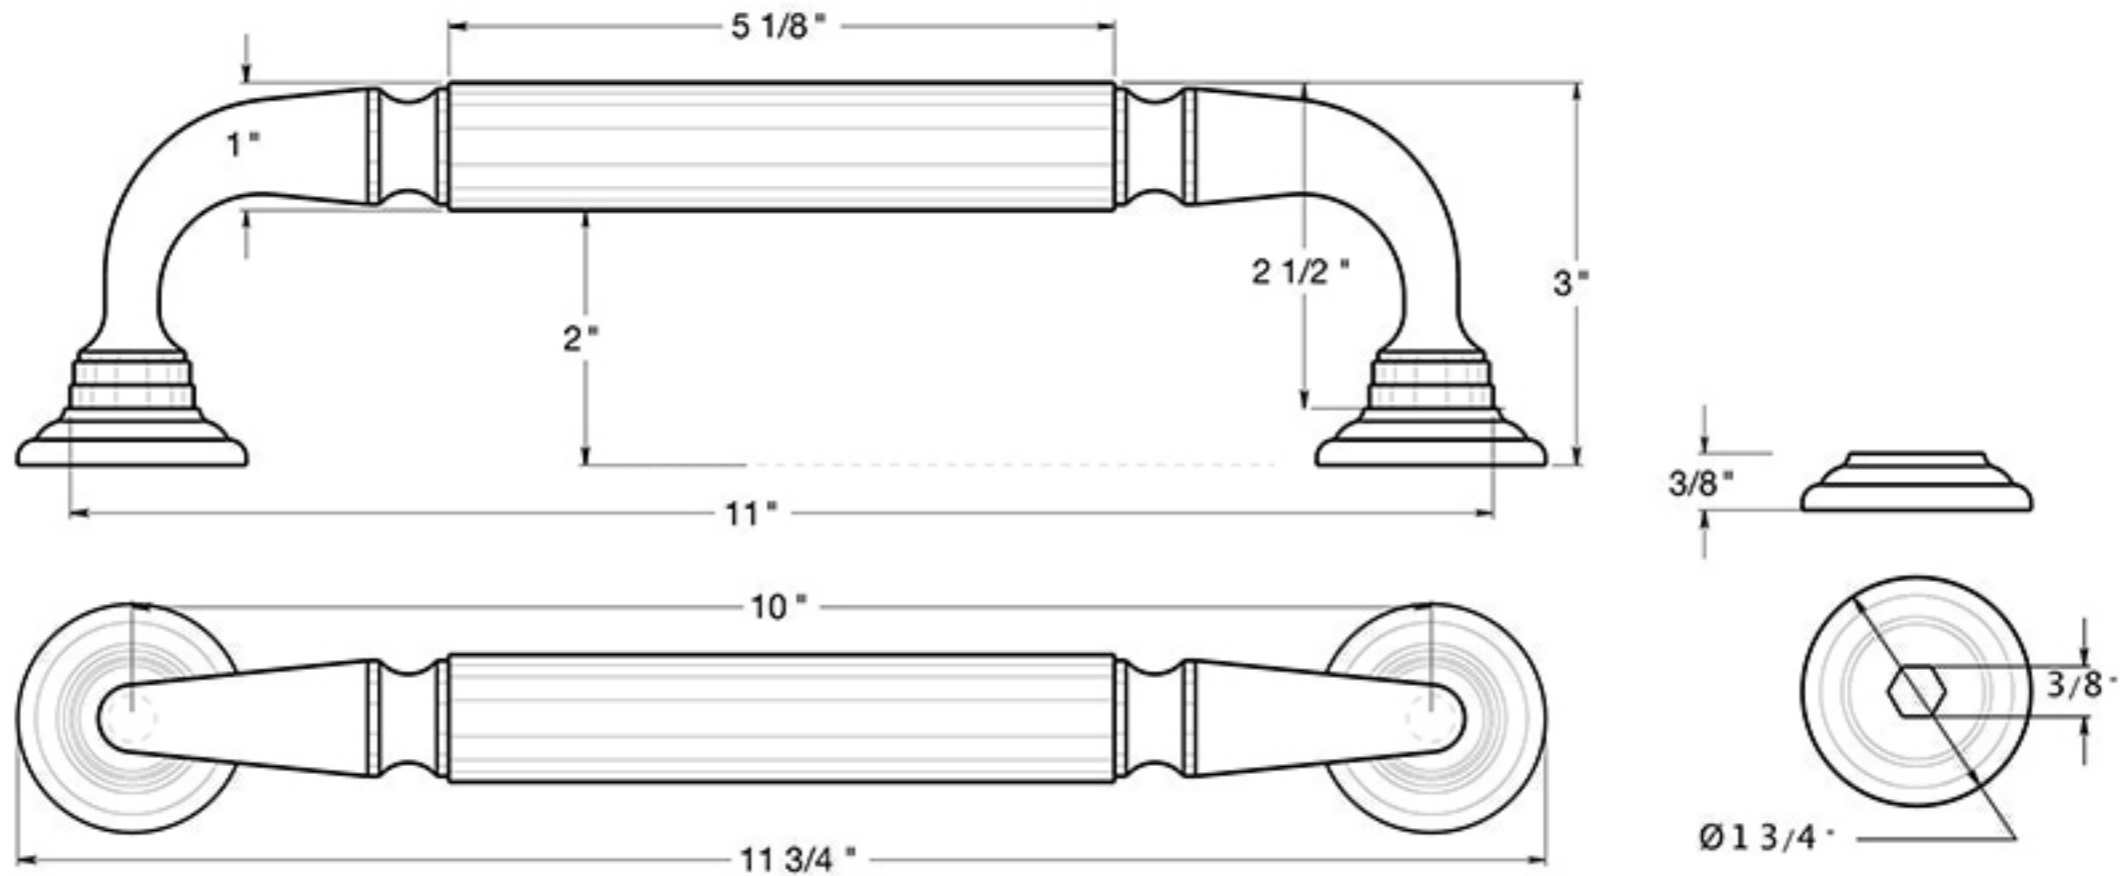

DP2578

10" DOOR PULL WITH ROSETTES / SOLID BRASS

DRAWING NOT TO SCALE

NOTE: Deltana reserves the right to constantly improve its products and is not responsible for differences between the product in-hand and the specifications contained in this drawing. We do not recommend to pre-drill holes or pre-cut woods or metals based on the drawing information if the veracity of the specifications has not been proven by the live product.