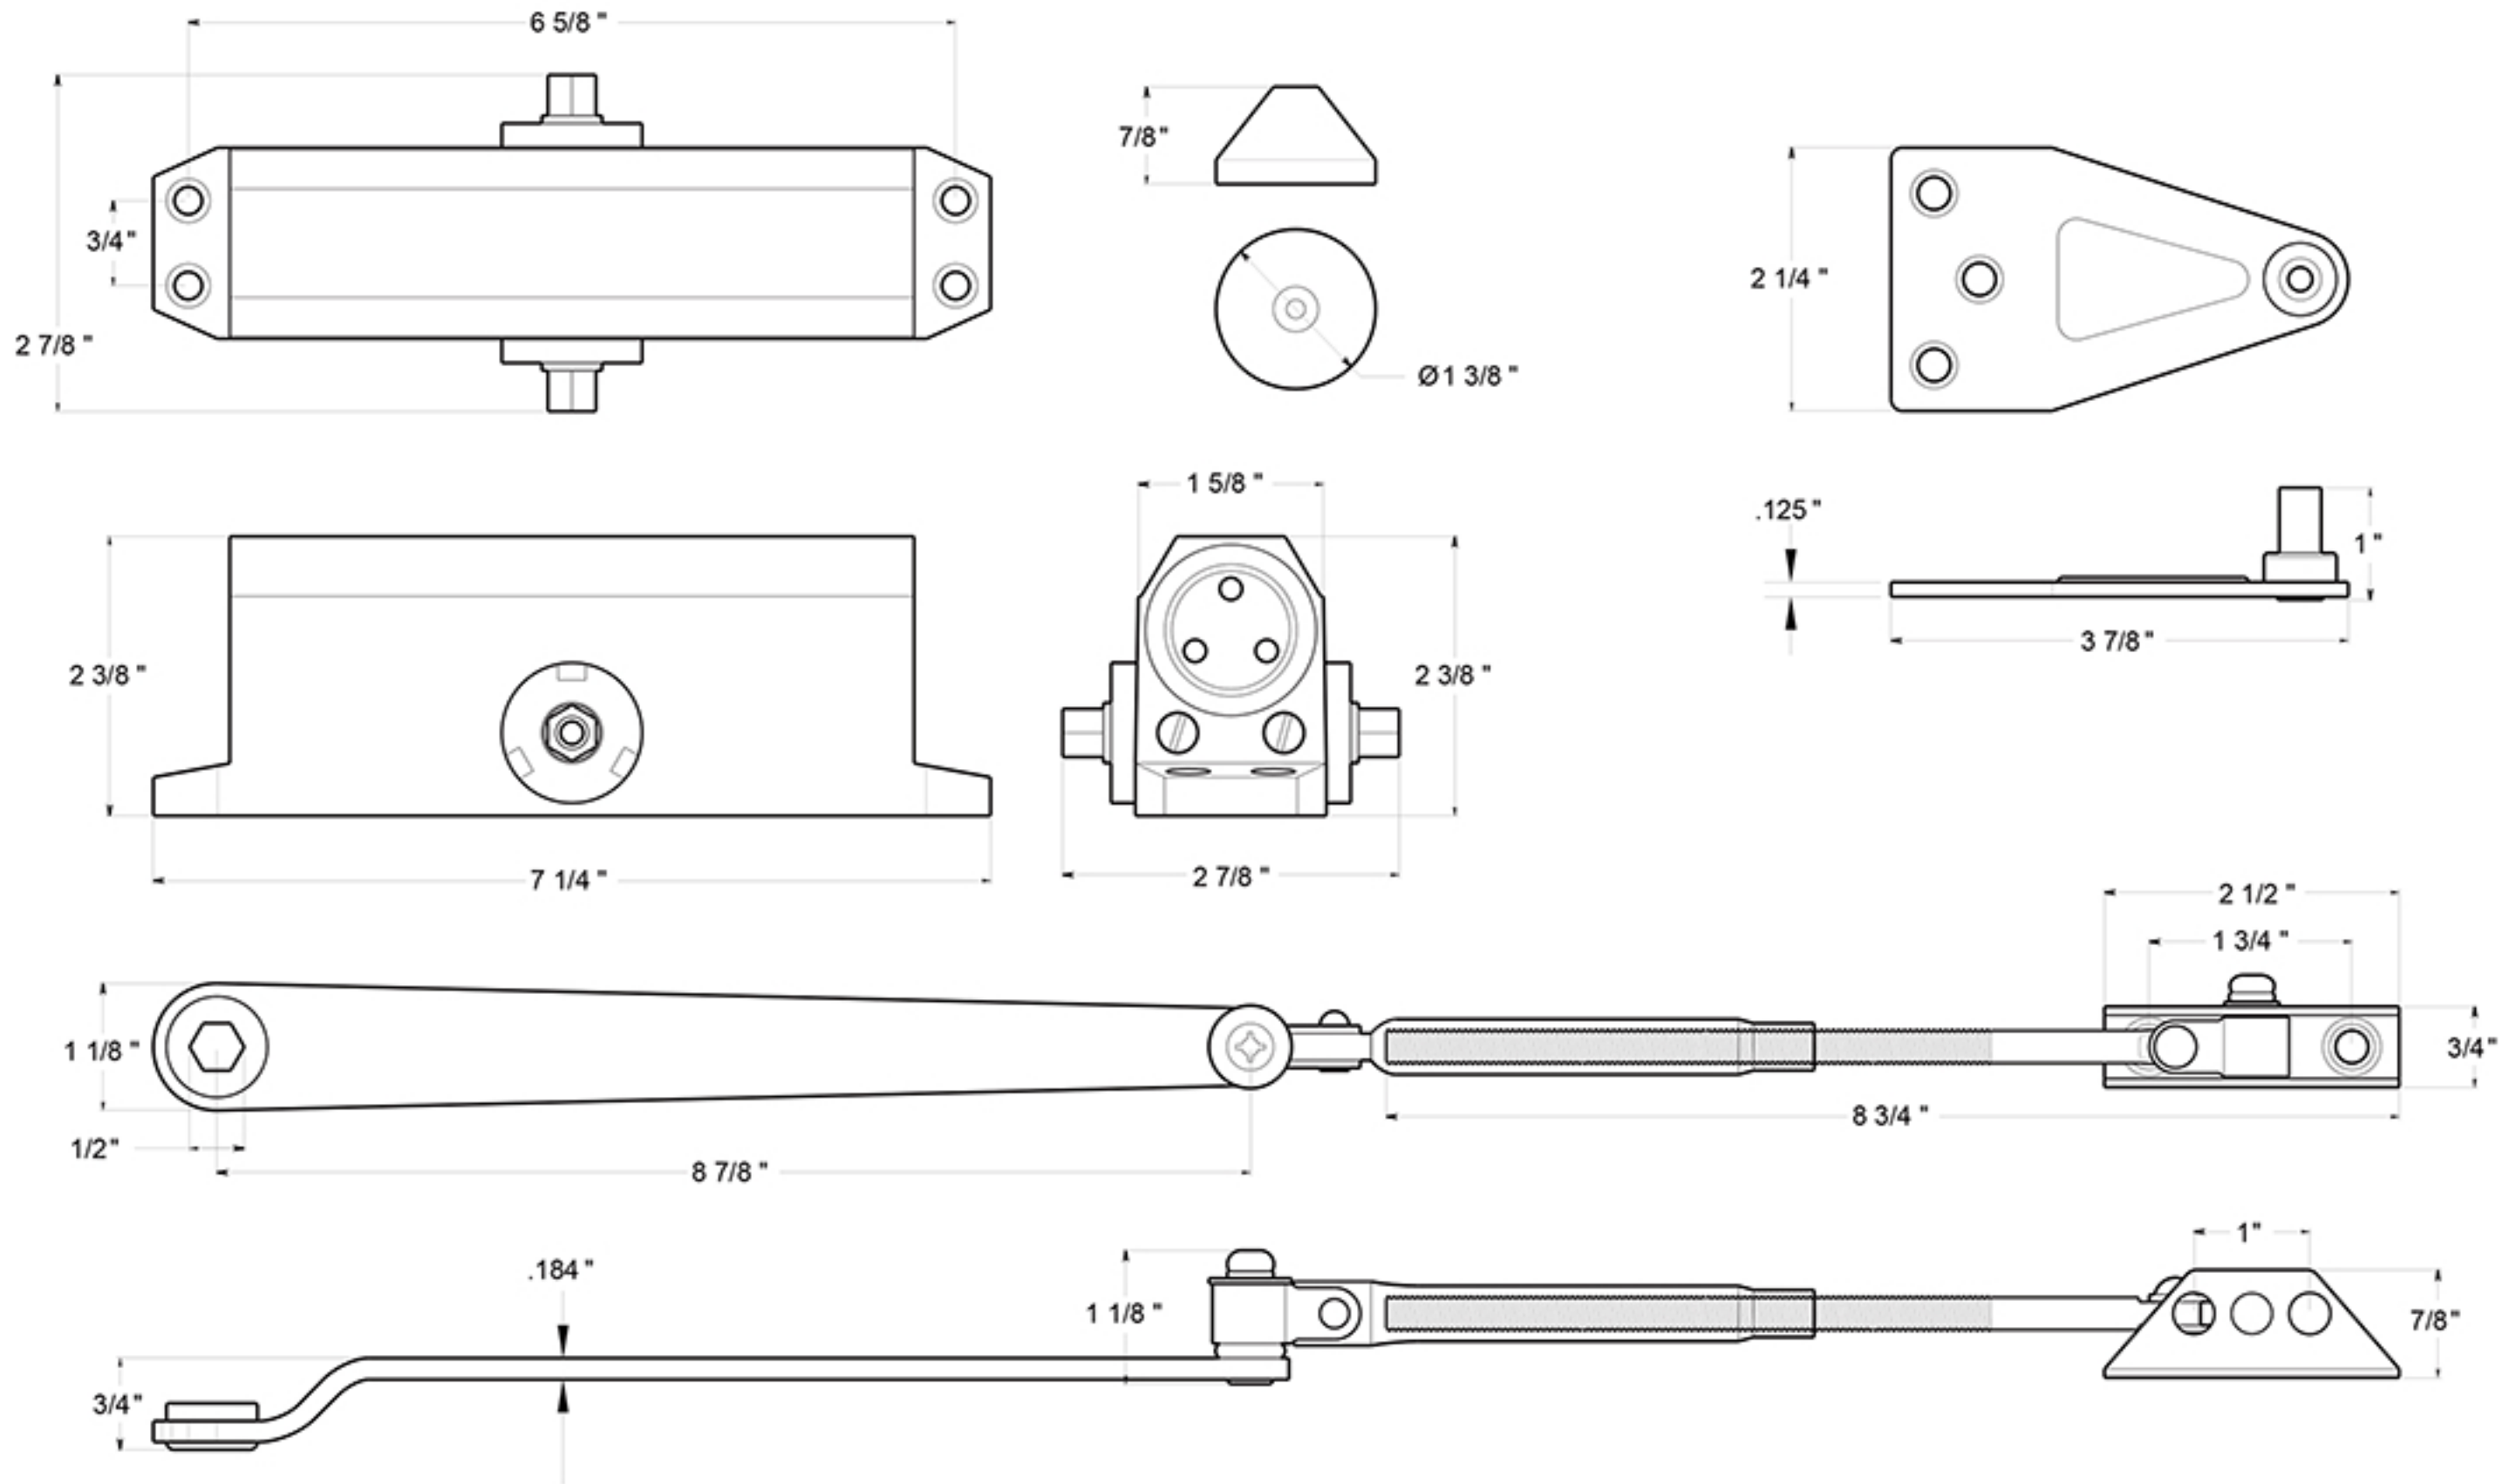

DC50

DOOR CLOSER / SIZE #2

DRAWING NOT TO SCALE

NOTE: Deltana reserves the right to constantly improve its products and is not responsible for differences between the product in-hand and the specifications contained in this drawing. We do not recommend to pre-drill holes or pre-cut woods or metals based on the drawing information if the veracity of the specifications has not been proven by the live product.