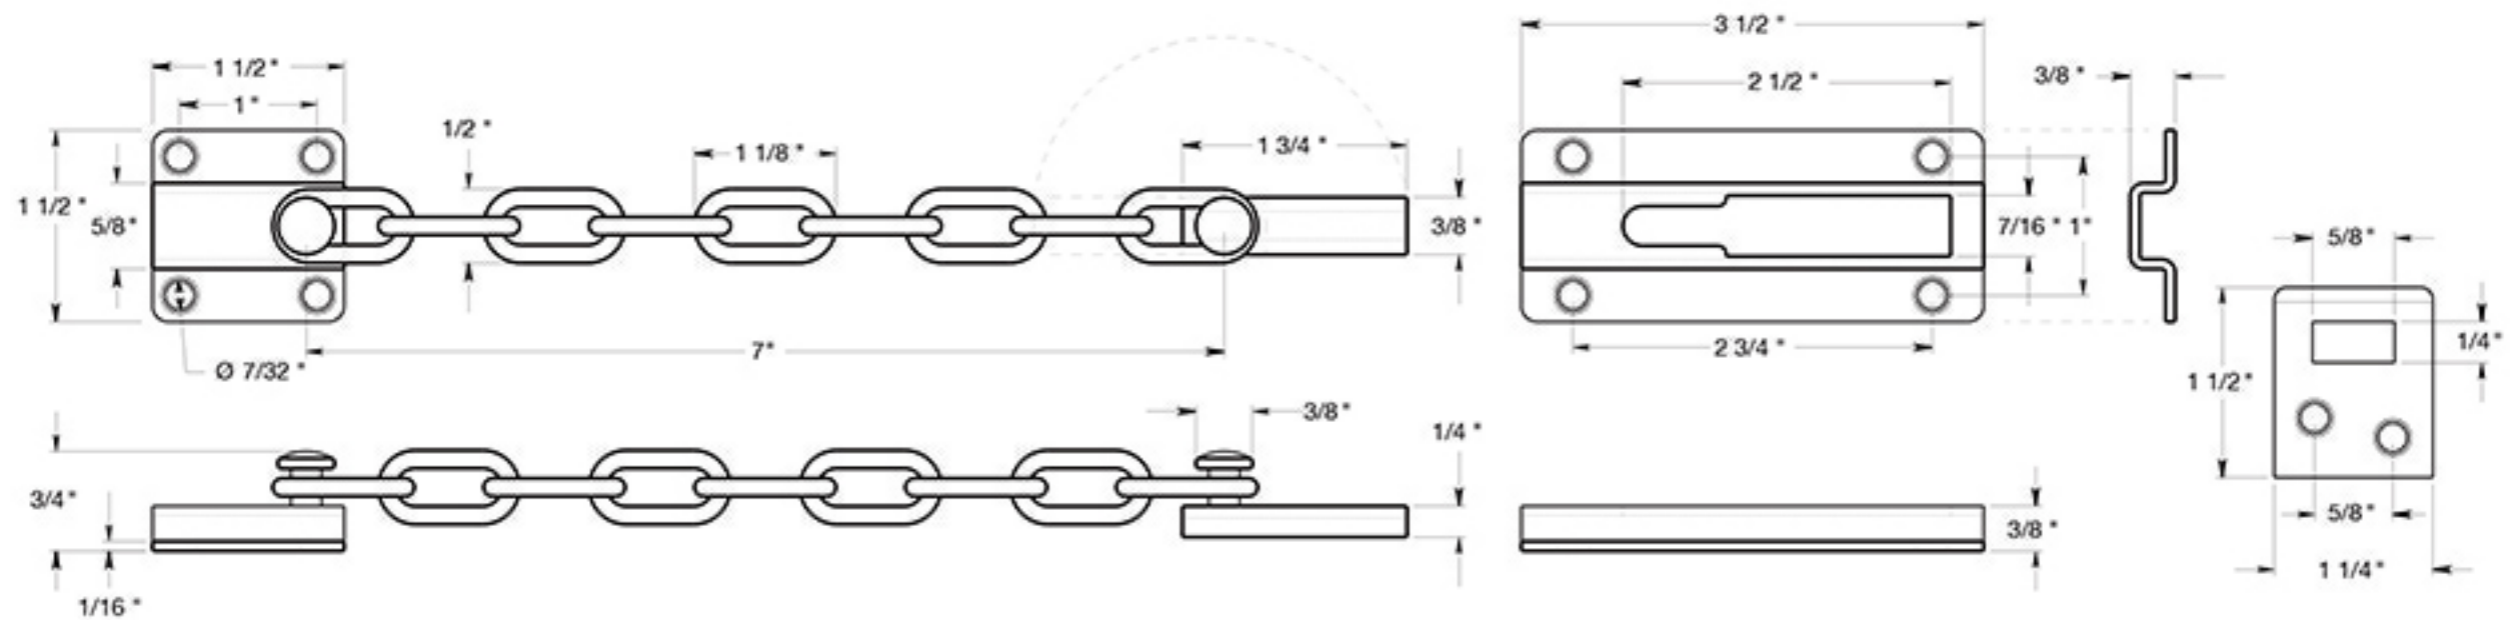

# CDG35

DOOR GUARD / CHAIN / DOOR BOLT / SOLID BRASS

DRAWING NOT TO SCALE

NOTE: Deltana reserves the right to constantly improve its products and is not responsible for differences between the product in-hand and the specifications contained in this drawing. We do not recommend to pre-drill holes or pre-cut woods or metals based on the drawing information if the veracity of the specifications has not been proven by the live product.