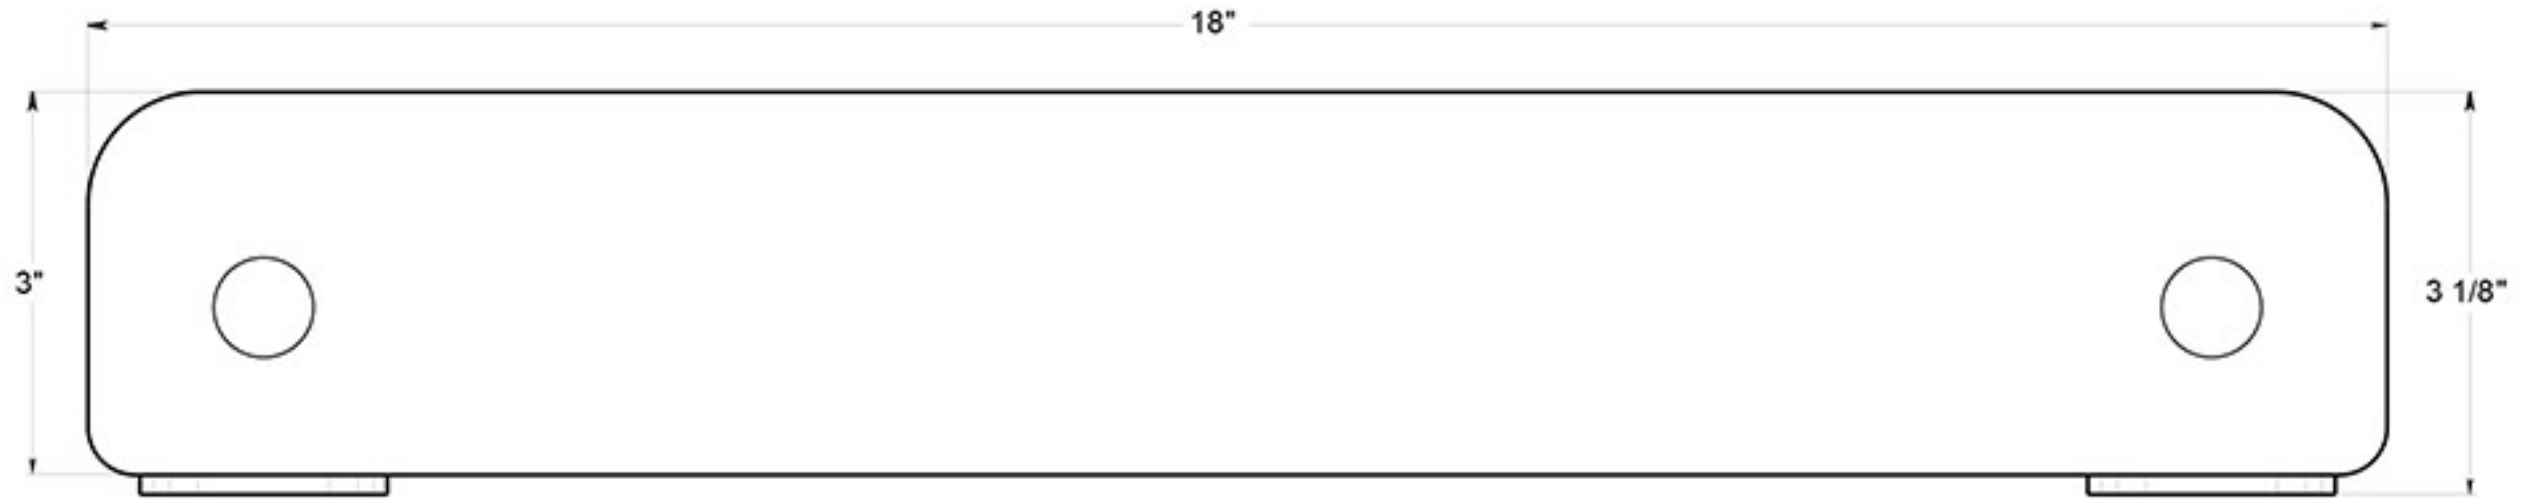

BBS2019

18" SHELF / SOLID BRASS

DRAWING NOT TO SCALE

NOTE: Deltana reserves the right to constantly improve its products and is not responsible for differences between the product in-hand and the specifications contained in this drawing. We do not recommend to pre-drill holes or pre-cut woods or metals based on the drawing information if the veracity of the specifications has not been proven by the live product.