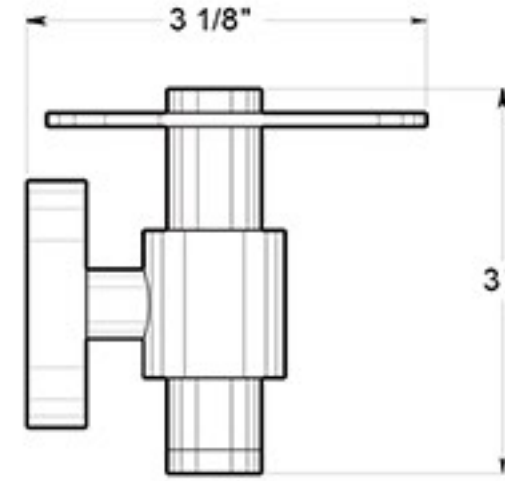

BBS2019

18" SHELF / SOLID BRASS

DRAWING NOT TO SCALE

NOTE: Deltana reserves the right to constantly improve its products and is not responsible for differences between the product in-hand and the specifications contained in this drawing. We do not recommend to pre-drill holes or pre-cut woods or metals based on the drawing information if the veracity of the specifications has not been proven by the live product.