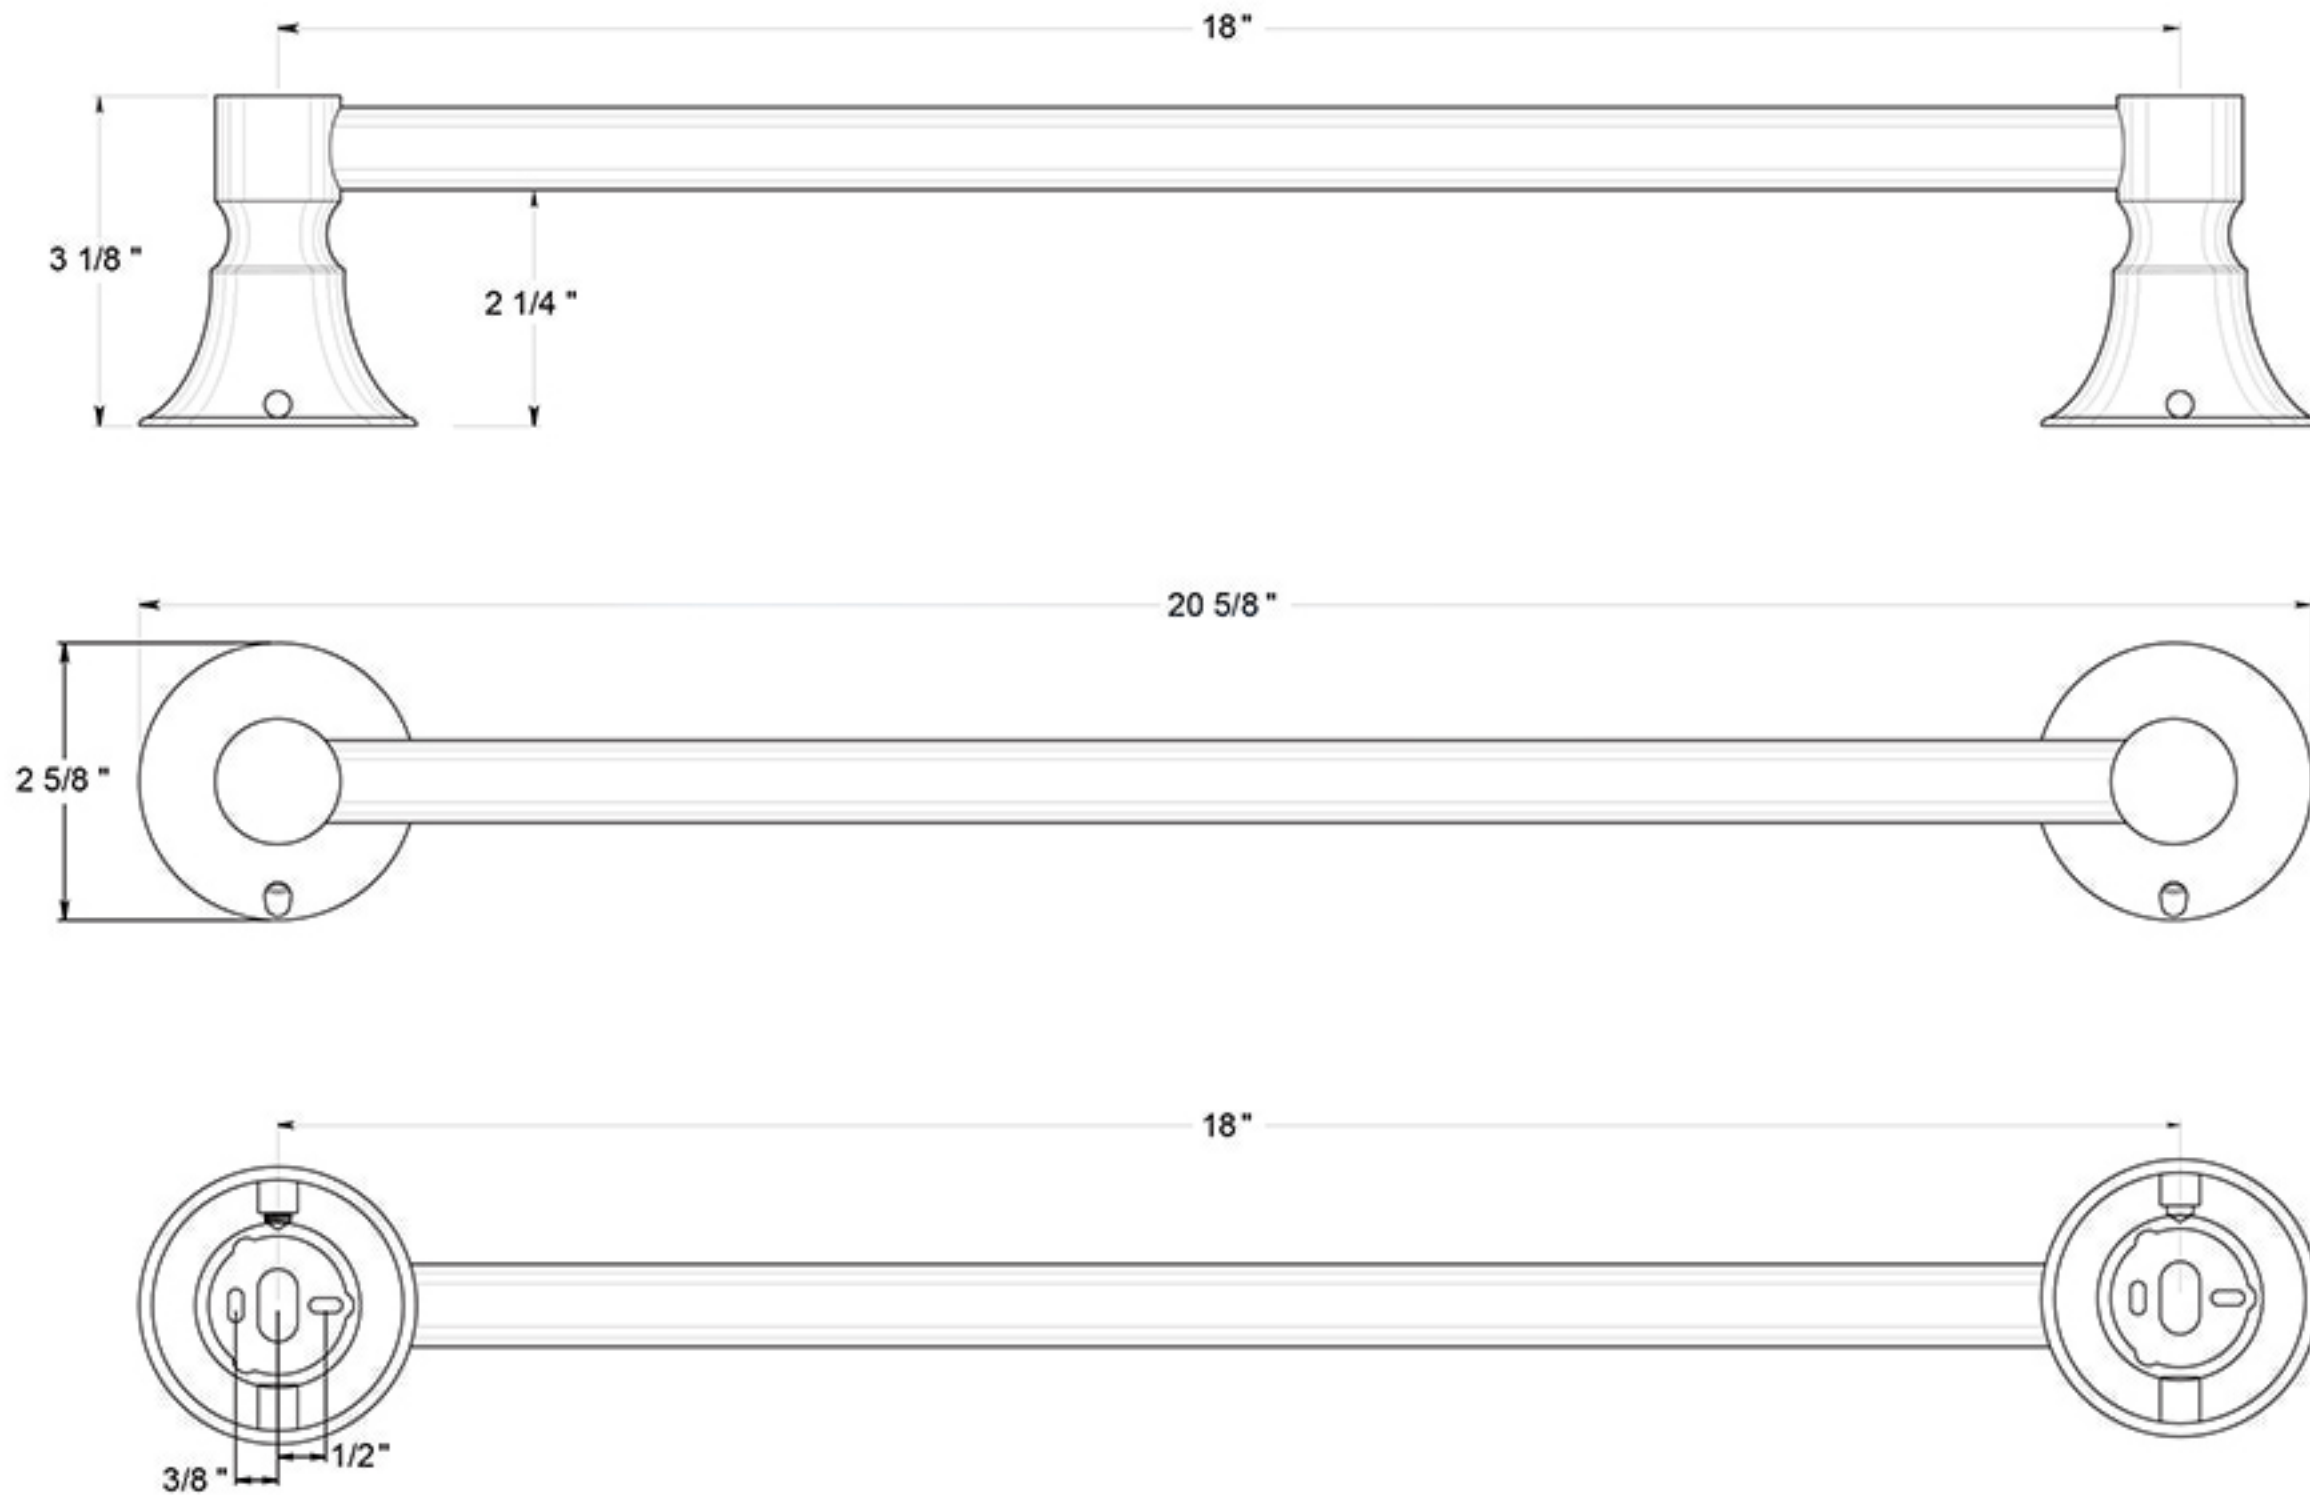

# 88TB18

18" TOWEL BAR / SOLID BRASS

DRAWING NOT TO SCALE

NOTE: Deltana reserves the right to constantly improve its products and is not responsible for differences between the product in-hand and the specifications contained in this drawing. We do not recommend to pre-drill holes or pre-cut woods or metals based on the drawing information if the veracity of the specifications has not been proven by the live product.