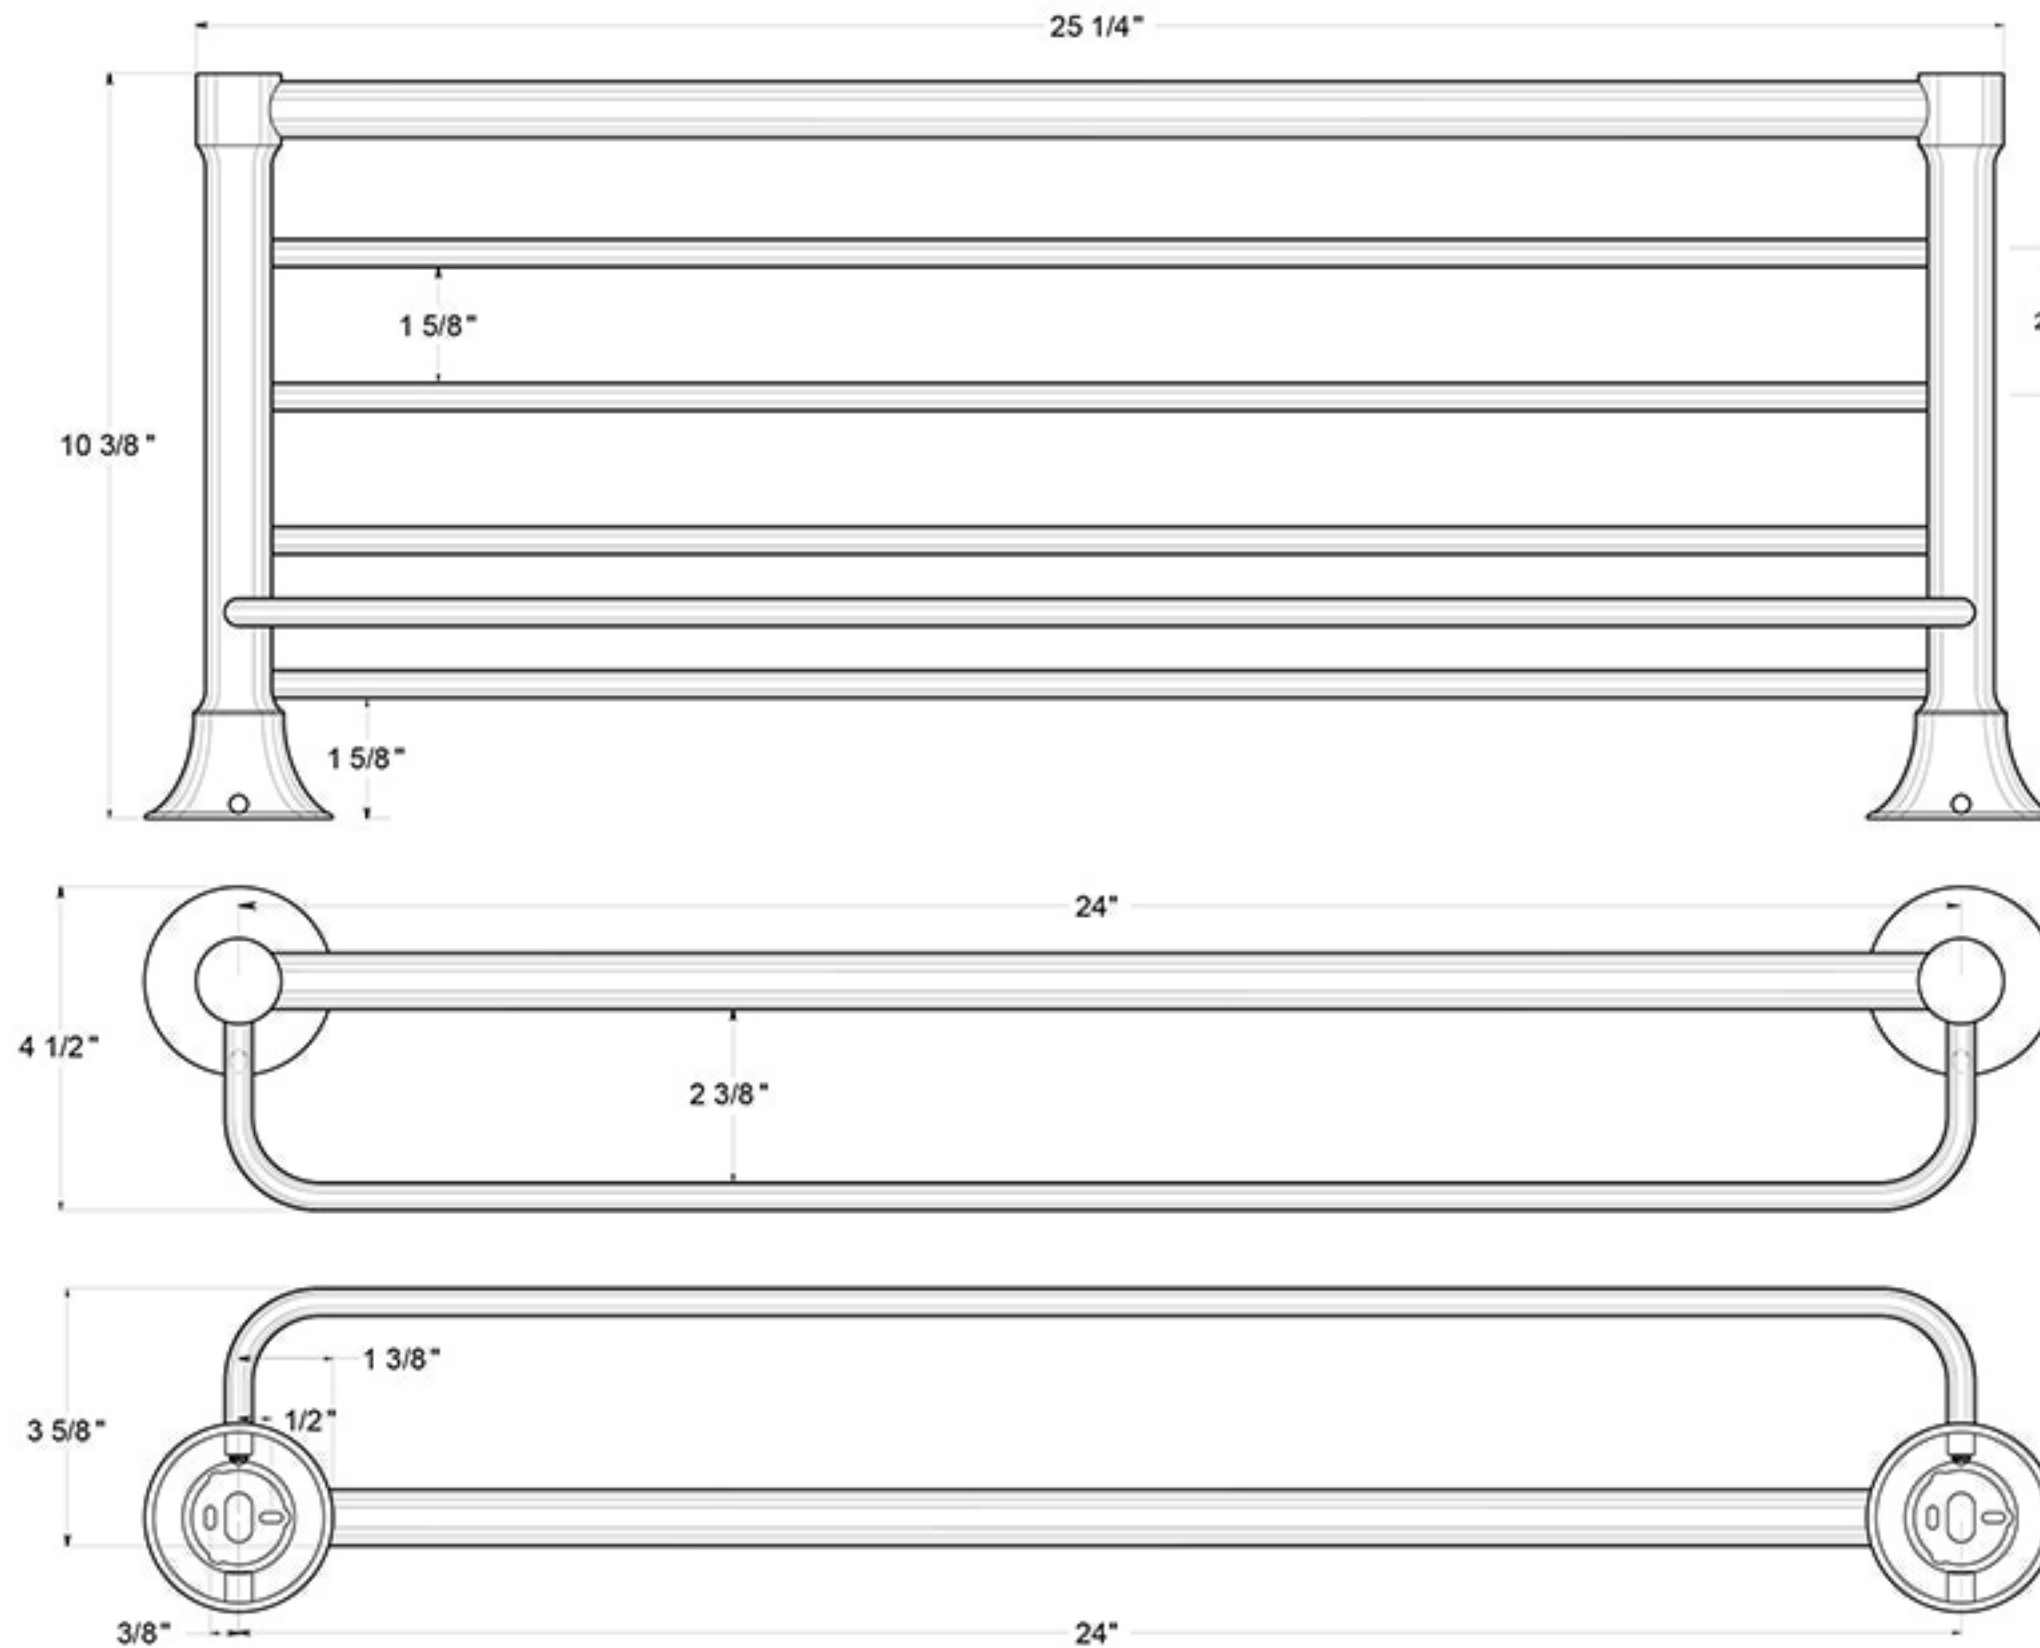

88HS24

24" DOUBLE TOWEL BAR / SOLID BRASS

DRAWING NOT TO SCALE

NOTE: Deltana reserves the right to constantly improve its products and is not responsible for differences between the product in-hand and the specifications contained in this drawing. We do not recommend to pre-drill holes or pre-cut woods or metals based on the drawing information if the veracity of the specifications has not been proven by the live product.