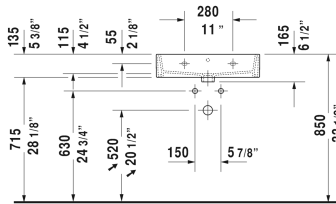

Vero Air Furniture washbasin # 2350600000 / 2350600030 / 2350600060

< 23 5/8" Inch >

Furniture washbasin	Dimension	Weight	Order number
with faucet deck, underside fully glazed, hardware included, wall-mounted, 23 5/8" Inch			
Colors			
00 White			
Variant			
● with overflow	23 5/8" x 18 1/2" Inch	38.1 lb	2350600000
●●● with overflow	23 5/8" x 18 1/2" Inch	38.1 lb	2350600030
☒ with overflow	23 5/8" x 18 1/2" Inch	38.1 lb	2350600060
Sanitary ceramics with the special WonderGliss surface finish will remain clean and attractive-looking for a long time to come. When ordering WonderGliss please add a "1" as eleventh digit to the model number.			
Accessory for ceramics			
Push button drain assembly for washbasins with overflow	2" Inch	0.8 lb	005052
Towel rail square tube 1/2", Chrome, for washbasin # 045460, 235060, 235360, 235660	21 5/8" Inch	0.8 lb	003037
Design Siphon		3.3 lb	005036
Suitable products			
Metal console height adjustable +2", for washbasin # 045360, 045460, 235060,			003063
Vanity unit wall-mounted 1 opened compartment including towel rail, for Vero Air # 235060, 23" x 16 7/8" Inch	23" x 16 7/8" Inch		VA6025

All drawings contain the necessary measurements which are subject to standard tolerances. They are stated in inch & mm and are non-binding. Exact measurements, in particular for customized installation scenarios, can only be taken from the finished ceramic piece.