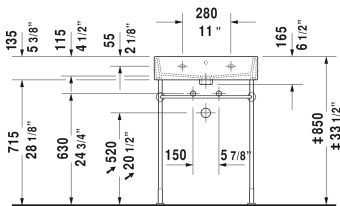

Vero Air Furniture washbasin # 2350600000 / 2350600030 / 2350600060

< 23 5/8" Inch >

Furniture washbasin	Dimension	Weight	Order number
with faucet deck, underside fully glazed, hardware included, wall-mounted, 23 5/8" Inch			
Colors			
00 White			
Variant			
● with overflow	23 5/8" x 18 1/2" Inch	38.1 lb	2350600000
●●● with overflow	23 5/8" x 18 1/2" Inch	38.1 lb	2350600030
☒ with overflow	23 5/8" x 18 1/2" Inch	38.1 lb	2350600060
Sanitary ceramics with the special WonderGliss surface finish will remain clean and attractive-looking for a long time to come. When ordering WonderGliss please add a "1" as eleventh digit to the model number.			
Accessory for ceramics			
Push button drain assembly for washbasins with overflow	2" Inch	0.8 lb	005052
Towel rail square tube 1/2", Chrome, for washbasin # 045460, 235060, 235360, 235660	21 5/8" Inch	0.8 lb	003037
Design Siphon		3.3 lb	005036
Suitable products			
Metal console height adjustable +2", for washbasin # 045360, 045460, 235060,			003063
Vanity unit wall-mounted 1 opened compartment including towel rail, for Vero Air # 235060, 23" x 16 7/8" Inch	23" x 16 7/8" Inch		VA6025

All drawings contain the necessary measurements which are subject to standard tolerances. They are stated in inch & mm and are non-binding. Exact measurements, in particular for customized installation scenarios, can only be taken from the finished ceramic piece.