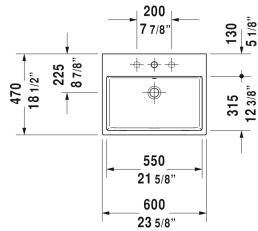

Vero Air Furniture washbasin # 2350600000 / 2350600030 / 2350600060

< 23 5/8" Inch >

Furniture washbasin	Dimension	Weight	Order number
with faucet deck, underside fully glazed, hardware included, wall-mounted, 23 5/8" Inch			
Colors			
00 White			
Variant			
● with overflow	23 5/8" x 18 1/2" Inch	38.1 lb	2350600000
●●● with overflow	23 5/8" x 18 1/2" Inch	38.1 lb	2350600030
☒ with overflow	23 5/8" x 18 1/2" Inch	38.1 lb	2350600060
Sanitary ceramics with the special WonderGliss surface finish will remain clean and attractive-looking for a long time to come. When ordering WonderGliss please add a "1" as eleventh digit to the model number.			
Accessory for ceramics			
Push button drain assembly for washbasins with overflow	2" Inch	0.8 lb	005052
Towel rail square tube 1/2", Chrome, for washbasin # 045460, 235060, 235360, 235660	21 5/8" Inch	0.8 lb	003037
Design Siphon		3.3 lb	005036
Suitable products			
Metal console height adjustable +2", for washbasin # 045360, 045460, 235060,			003063
Vanity unit wall-mounted 1 opened compartment including towel rail, for Vero Air # 235060, 23" x 16 7/8" Inch	23" x 16 7/8" Inch		VA6025