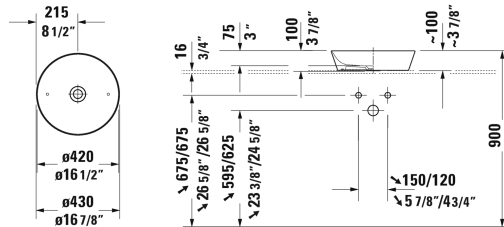

Cape Cod Washbowl # 232843..00 / 232843..00 / 232843..00

| < 16 7/8" Inch > |

Washbowl	Dimension	Weight	Order number
without faucet deck, without overflow, 16 7/8" Inch			
Colors			
00 White 26 White/White Satin Matt 32 White Satin Matt			
Variant			
☒ inside color White, outside color White	16 7/8" x 16 7/8" Inch		232843..00
☒ inside color White, outside color White Satin Matt	16 7/8" x 16 7/8" Inch		232843..00
☒ inside color White Satin Matt, outside color White Satin Matt	16 7/8" x 16 7/8" Inch		232843..00
Infobox			
Made of DuraCeram			
Sanitary ceramics with the special WonderGliss surface finish will remain clean and attractive-looking for a long time to come. When ordering WonderGliss please add a "1" as eleventh digit to the model number.			
Slotted waste for washbasins without overflow	2" Inch	0.7 lb	005024
Design Siphon		3.3 lb	005036
Suitable products			
Vanity unit wall-mounted 1 pull-out compartment, countertop including one cut-out, for 1 above-counter basin centered, 31 1/2" x 21 5/8" Inch	31 1/2" x 21 5/8" Inch		KT6694
Vanity unit wall-mounted 1 pull-out compartment, countertop including one cut-out, for 1 above-counter basin centered, 39 3/8" x 21 5/8" Inch	39 3/8" x 21 5/8" Inch		KT6695
Vanity unit wall-mounted 1 pull-out compartment, countertop including one cut-out, for 1 above-counter basin centered, 47 1/4" x 21 5/8" Inch	47 1/4" x 21 5/8" Inch		KT6696
Vanity unit wall-mounted 2 pull-out compartments, 1 countertop with one cut-out or two cut-outs, for 1 or 2 above-counter basin(s), 55 1/8" x 21 5/8" Inch	55 1/8" x 21 5/8" Inch		KT6697 B/L/R

All drawings contain the necessary measurements which are subject to standard tolerances. They are stated in inch & mm and are non-binding. Exact measurements, in particular for customized installation scenarios, can only be taken from the finished ceramic piece.