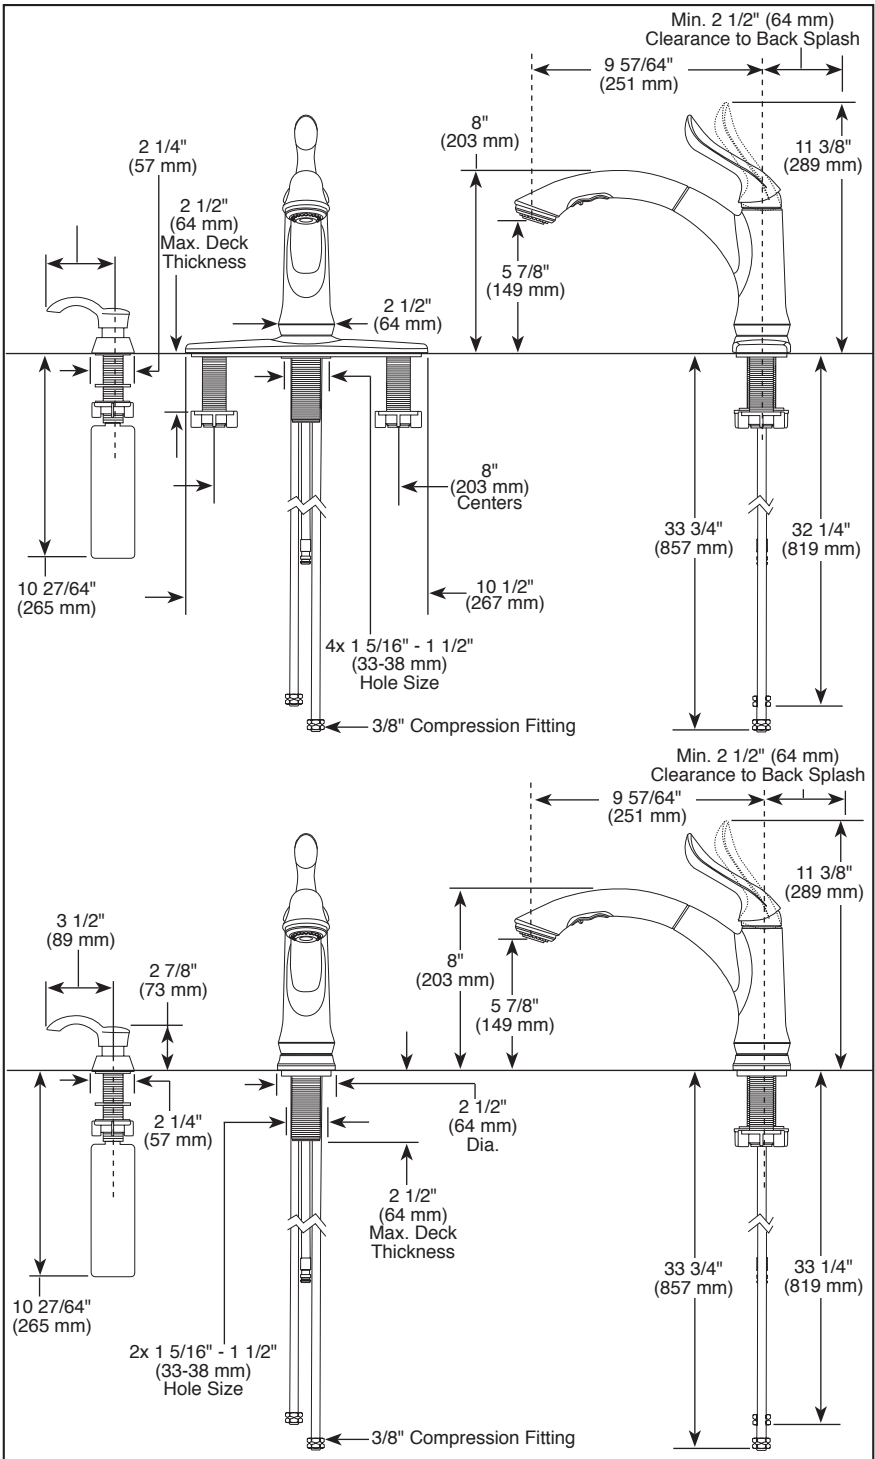

Submitted Model No.: _____

Specific Features: _____

▲ Designate Proper Finish Suffix
 Delta reserves the right (1) to make changes in specifications and materials, and (2) to change or discontinue models, both without notice or obligation. Dimensions are for reference only. See current full-line price book or www.deltafaucet.com for finish options and product availability.
 DSP-K-4353-SD-DST Rev. B

KITCHEN FAUCETS

- Linden™ Series
- Single Handle Pull-Out

FEATURES:

- DIAMOND Seal® Technology
- Touch-Clean® Sprayhead
- 2-Function Pull-Out w/Multi-Flow™

STANDARD SPECIFICATIONS:

- Max flow rate of 1.5 gpm @ 60 PSI (5.7 L/min @ 414 kPa) in spray and standard aerated mode
- Max flow rate of 2.2 gpm @ 60 PSI (8.3 L/min @ 414 kPa) in aerated mode using Multi-Flow™ feature
- One, two, three, or four hole mount (escutcheon included)
- Diamond coated ceramic cartridge
- 3/8" O.D. straight, staggered PEX supply tubes
- Spout rotates 120°
- Red/blue indicator markings
- Two-function wand; aerated stream or spray
- Dual integral check valves in spout
- Spout is connected to valve body with a 53" (1346 mm) long hose