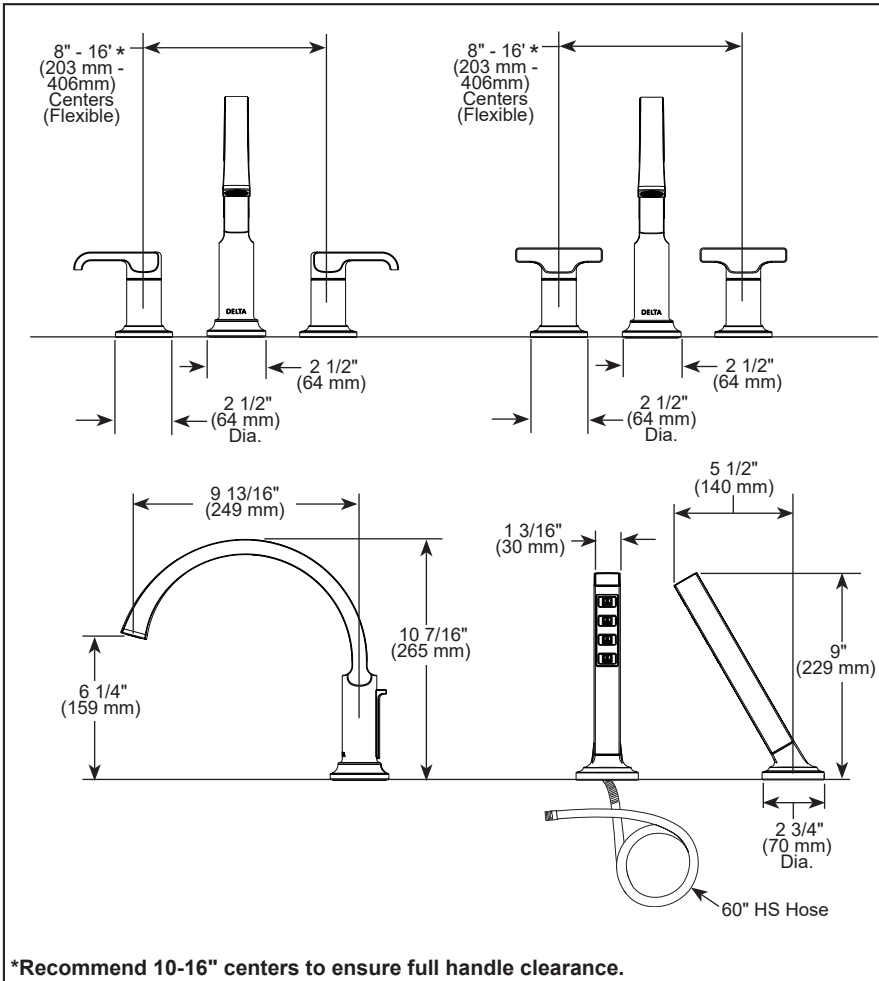

# ROMAN TUB/WHIRLPOOL FAUCET TRIM

- Tetra™ Bath Collection
- Three Hole Installation (T2788-LHP Series)
- Four Hole Installation (T4788-LHP Series)

## STANDARD SPECIFICATIONS:

- Hand shower max flow rate of 1.75 gpm @ 80 psi, 6.6 L/min @ 550 kPa
- Trim only for two handle Roman Tub faucet for concealed mounting
- Temperature and volume controlled with handles
- Red/blue indicator markings
- Rough-In kit must also be ordered to complete installation
  - R4707 for four hole
  - R2700 or R2707 for three hole
  - RP23601 for three hole 10" fixed installation
 There are separate specification sheets on each rough-in kit if more details are required
- Hand shower includes double check valves for backflow prevention (T4735)
- LHP - less Handle program. See handle options below.

## COMPLIES WITH:

- ASME A112.18.1 / CSA B125.1
- EPA WaterSense® - Applies to T4788-▲-LHP only

Submitted Model No.: \_\_\_\_\_

Specific Features: \_\_\_\_\_

▲ Designate Proper Finish Suffix

Delta reserves the right (1) to make changes in specifications and materials, and (2) to change or discontinue models, both without notice or obligation. Dimensions are for reference only. See current full-line price book or [www.deltafaucet.com](http://www.deltafaucet.com) for finish options and product availability.