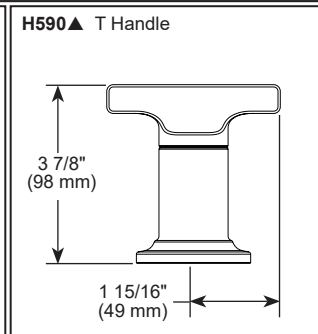

▲ Designate Proper Finish Suffix

Delta reserves the right (1) to make changes in specifications and materials, and (2) to change or discontinue models, both without notice or obligation. Dimensions are for reference only. See current full-line price book or www.deltafaucet.com for finish options and product availability.

DSP-B-T2788-LHP Rev. A

Delta Faucet Company

55 E. 111th Street, Indianapolis, IN 46280
350 South Edgeware Road, St. Thomas, ON N5P 4L1
© 2022 Delta Faucet Company