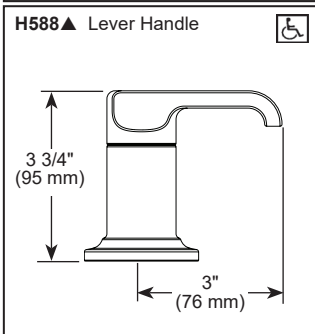

▲ Designate Proper Finish Suffix

Delta reserves the right (1) to make changes in specifications and materials, and (2) to change or discontinue models, both without notice or obligation. Dimensions are for reference only. See current full-line price book or www.deltafaucet.com for finish options and product availability.

DSP-B-T2788-LHP Rev. A

Delta Faucet Company

55 E. 111th Street, Indianapolis, IN 46280
350 South Edgeware Road, St. Thomas, ON N5P 4L1
© 2022 Delta Faucet Company