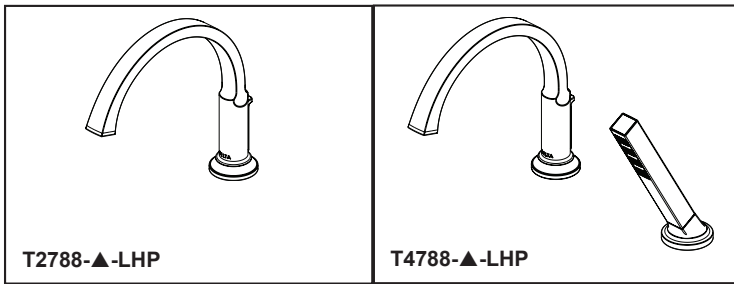

- Tetra™ Bath Collection
- Three Hole Installation (T2788-LHP Series)
- Four Hole Installation (T4788-LHP Series)

FEATURES:

- Lumicoat™ Finish (-PR models only)
- Lumicoat™ Finishes easily wipe clean without cleaners and chemicals on the products most commonly touched areas

STANDARD SPECIFICATIONS:

- Hand shower max flow rate of 1.75 gpm @ 80 psi, 6.6 L/min @ 550 kPa
- Trim only for two handle Roman Tub faucet for concealed mounting
- Temperature and volume controlled with handles
- Red/blue indicator markings
- Rough-In kit must also be ordered to complete installation
  - -R4707 for four hole
  - -R2700 or R2707 for three hole
  - -RP23601 for three hole 10" fixed installationThere are separate specification sheets on each rough-in kit if more details are required
- Hand shower includes double check valves for backflow prevention (T4735)
- LHP - less Handle program. See handle options below.

WARRANTY

- Parts and Finish - Lifetime limited warranty; or for commercial purchasers, 10 years for multi-family residential (apartments and condominiums) and 5 years for all other commercial uses, in each case from the date of purchase.
- Electronic Parts and Batteries (if applicable) - 5 years from the date of purchase; or for commercial purchasers, 1 year from the date of purchase. No warranty is provided on batteries.

COMPLIES WITH:

- ASME A112.18.1 / CSA B125.1
- EPA WaterSense® - Applies to T4788-▲-LHP only

Submitted Model No.: _____

Specific Features: _____