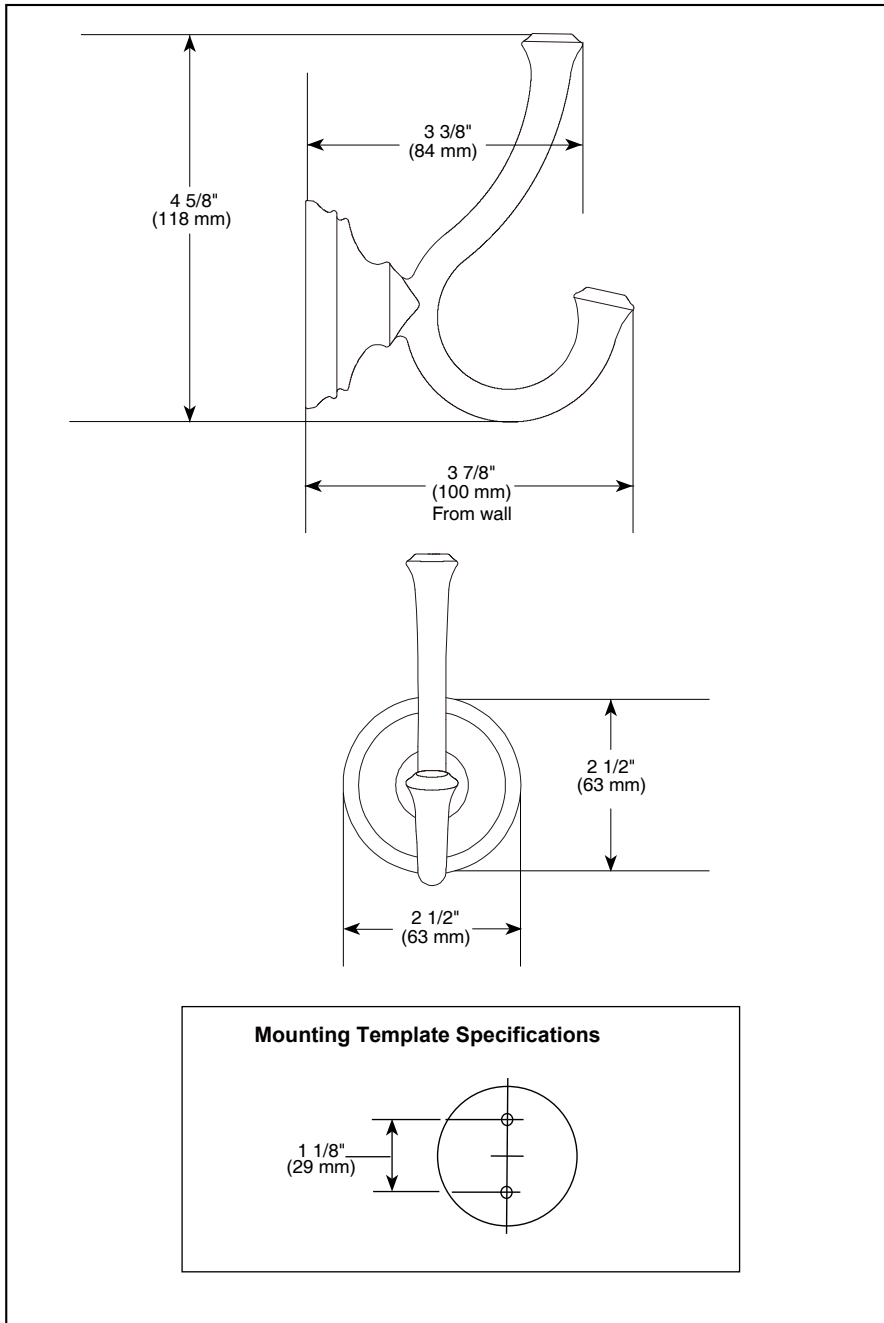

Submitted Model No.: _____

Specific Features: _____

ACCESSORIES

- Cassidy™ Bath Collection
- Robe Hook

STANDARD SPECIFICATIONS:

- Wood blocking is preferable behind all wall surfaces. If wood blocking is not available, the following fasteners are suggested: Tile/Masonry-Plastic Anchors, Plaster/Drywall-Toggle bolts.
- Mounting hardware and mounting template included with product.