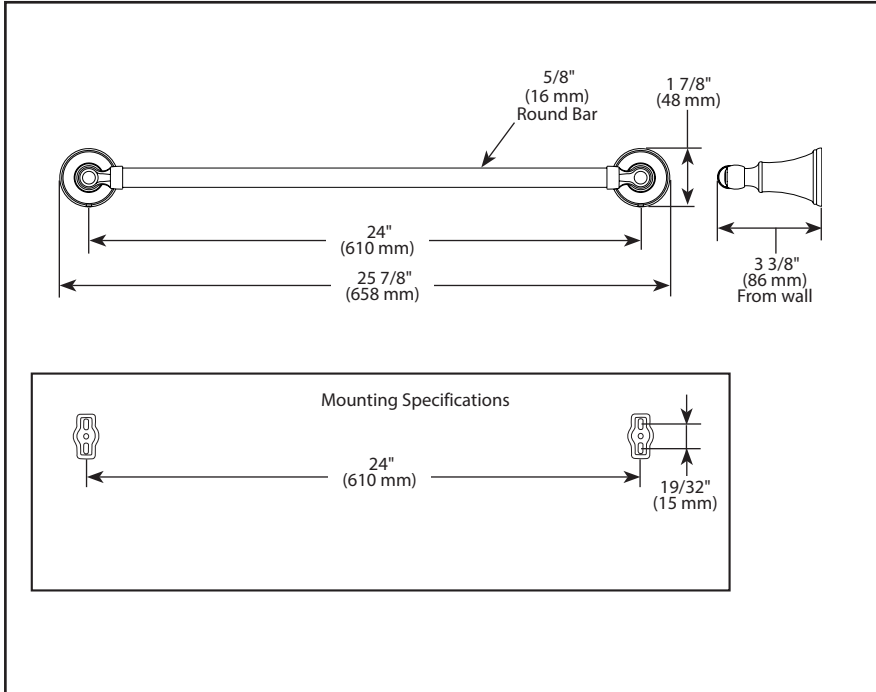

73224▲

Submitted Model No.: _____

Specific Features: _____

▲ Designate proper finish suffix

see what Delta can do™

ACCESSORIES

- Woodhurst™ Bath Collection
- 24" Towel Bar

STANDARD SPECIFICATIONS:

- Wood blocking is preferable behind all wall surfaces. If wood blocking is not available, the following fasteners are suggested: Tile/Masonry-Plastic or lead Anchors Plaster/drywall-Toggle bolts.
- Mounting hardware included with product.