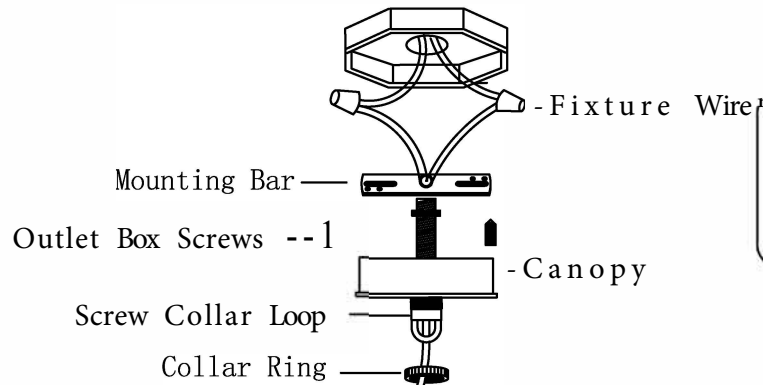

# CRYSTORAMA

95 Cantiague Rock Road, Westbury NY 11590  
 ph:516.931.9090 fax:516.931.1254  
 info@crystorama.com www.crystorama.com

MODEL#:8884-PN  
 ASSEMBLY AND DRESSING INSTRUCTIONS

**IMPORTANT**  
 TURN OFF THE POWER AT THE MAIN  
 FUSE OR CIRCUIT BREAKER BOX  
 BEFORE STARTING INSTALLATION

Shade Dimensions

  
 You will need 4-Cand.BULB  
 60 watts Max  
 Bulb not included