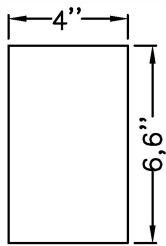

Shade Dimensions

  
 You will need 4-Cand.BULB  
 60 watts Max  
 Bulb not included