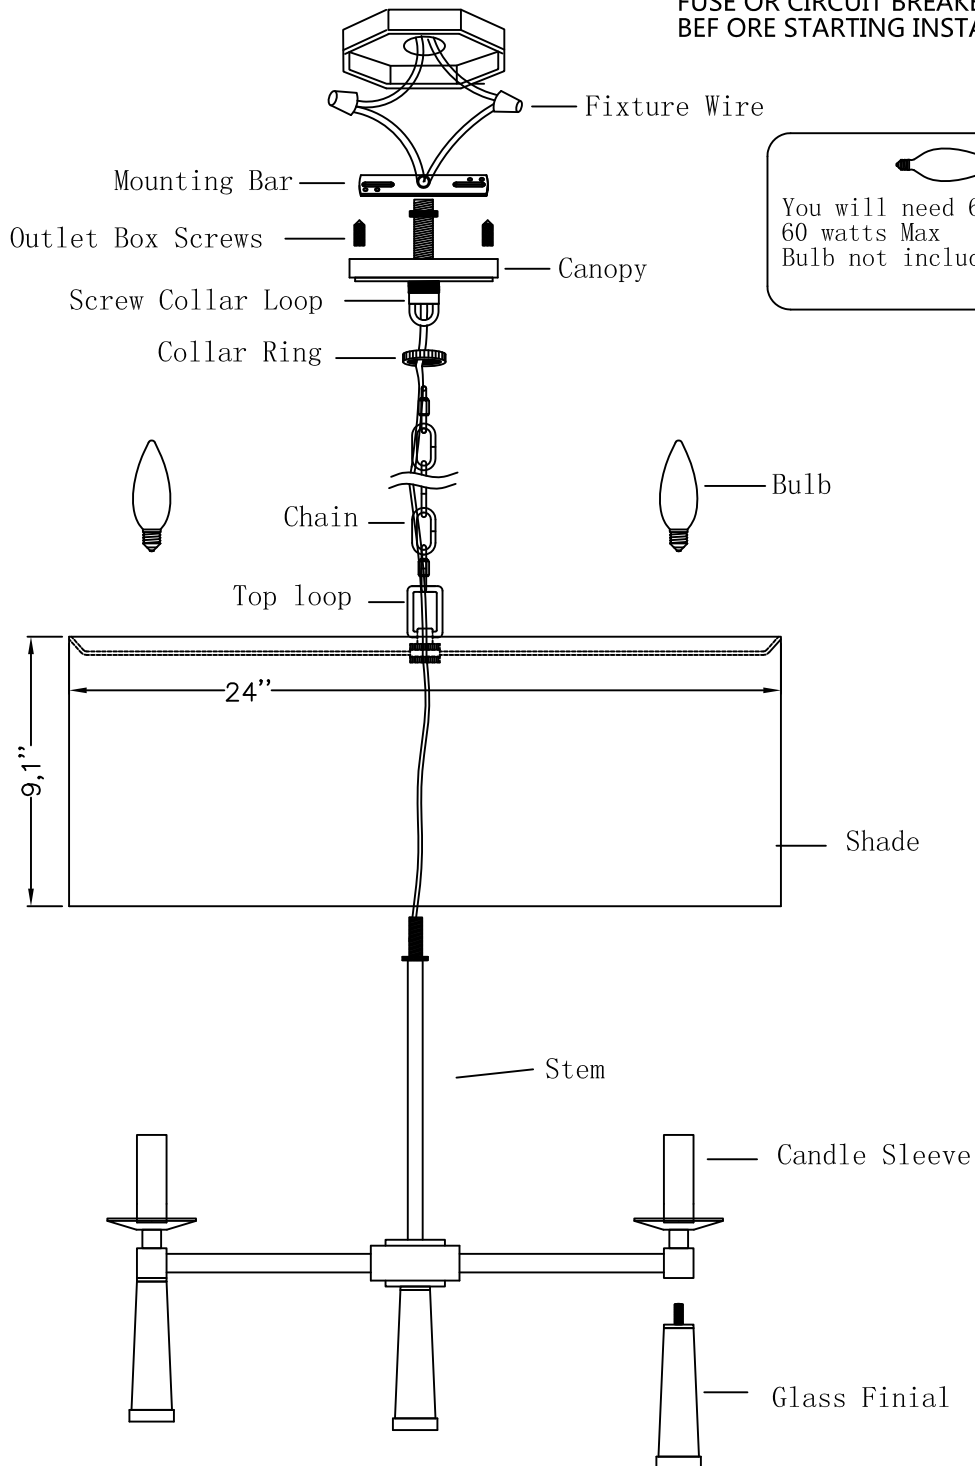

CRYSTORAMA

95 Cantiague Rock Road, Westbury NY 11590
ph:516.931.9090 fax:516.931.1254
info@crystorama.com www.crystorama.com

MODEL#: 8866-PN
ASSEMBLY AND DRESSING INSTRUCTIONS

IMPORTANT
TURN OFF THE POWER AT THE MAIN
FUSE OR CIRCUIT BREAKER BOX
BEFORE STARTING INSTALLATION

You will need 6-Cand. BULB
60 watts Max
Bulb not included