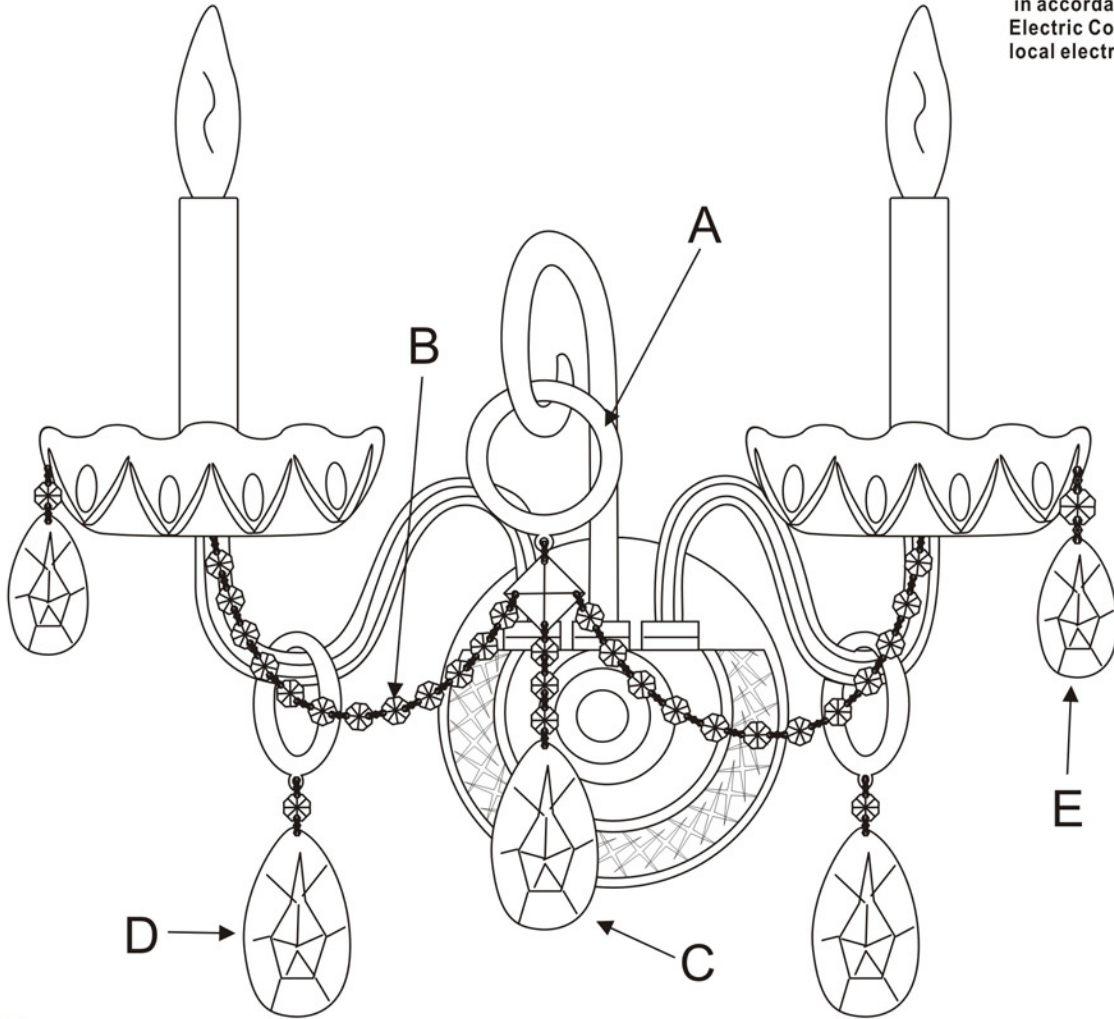

1958

CRYSTORAMA

LIGHTING GROUP

95 Cantiague Rock Road Westbury, NY 11590 Tel:(516) 931-9090 Fax:(516) 931-1254 www.crystorama.com

MODEL#:1032-MWP ASSEMBLY AND DRESSING INSTRUCTIONS

Electrical Danger Turn Power Off

All electrical components must be installed by a licensed electrician in accordance with the National Electric Code and the appropriate local electrical codes.

A=  (1 Ring+1 Square 4 Holes)* 1pc

B=  (12 Jewels Strand)* 2pcs

C=  (2 Jewels Strand+9/75-3") * 1pc

D=  (1 Ring+9/75-3") * 2pcs

E=  (9/50-2") * 10pcs

You will need 2 - Cand. Bulb
40 Watts Recommended
60 Watts Max
Bulb not included.