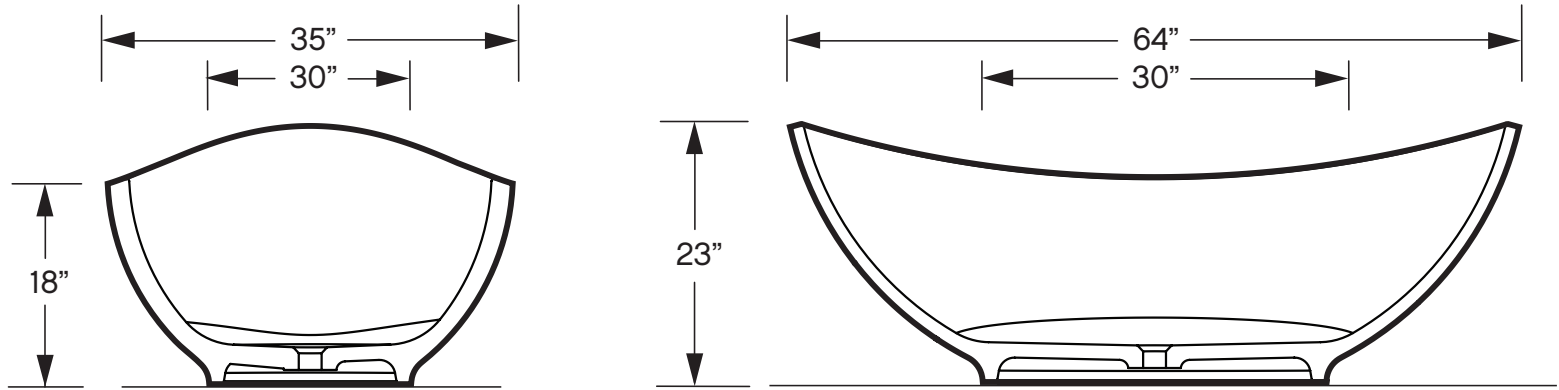

CLARKE

ARCHITECTURAL

Material: Solid Surface

LAVASCA

LENGTH	64"	CAPACITY	48 Gallons
WIDTH	35"	DRAIN	Center
HEIGHT	23"	MODEL #	CA6435LAFS-01

*AVAILABLE IN 2 SIZES

4/2016