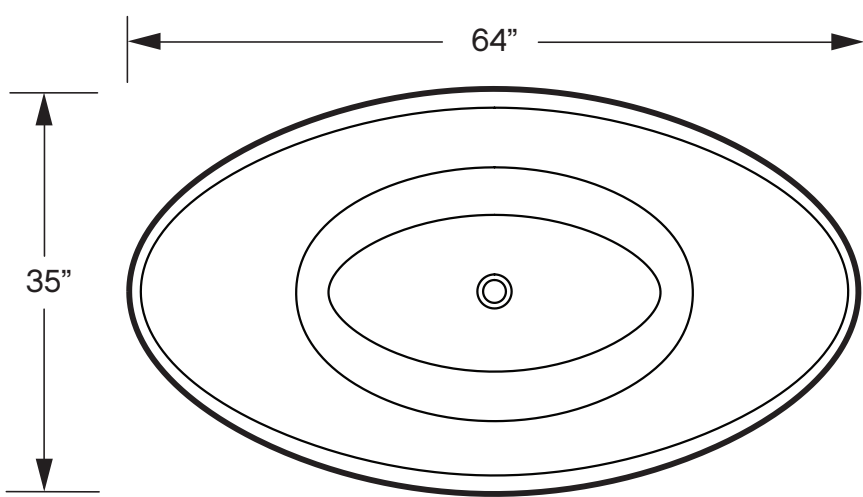

CLARKE

ARCHITECTURAL

Material: Solid Surface

LAVASCA

LENGTH	64"	CAPACITY	48 Gallons
WIDTH	35"	DRAIN	Center
HEIGHT	23"	MODEL #	CA6435LAFS-01

*AVAILABLE IN 2 SIZES

4/2016